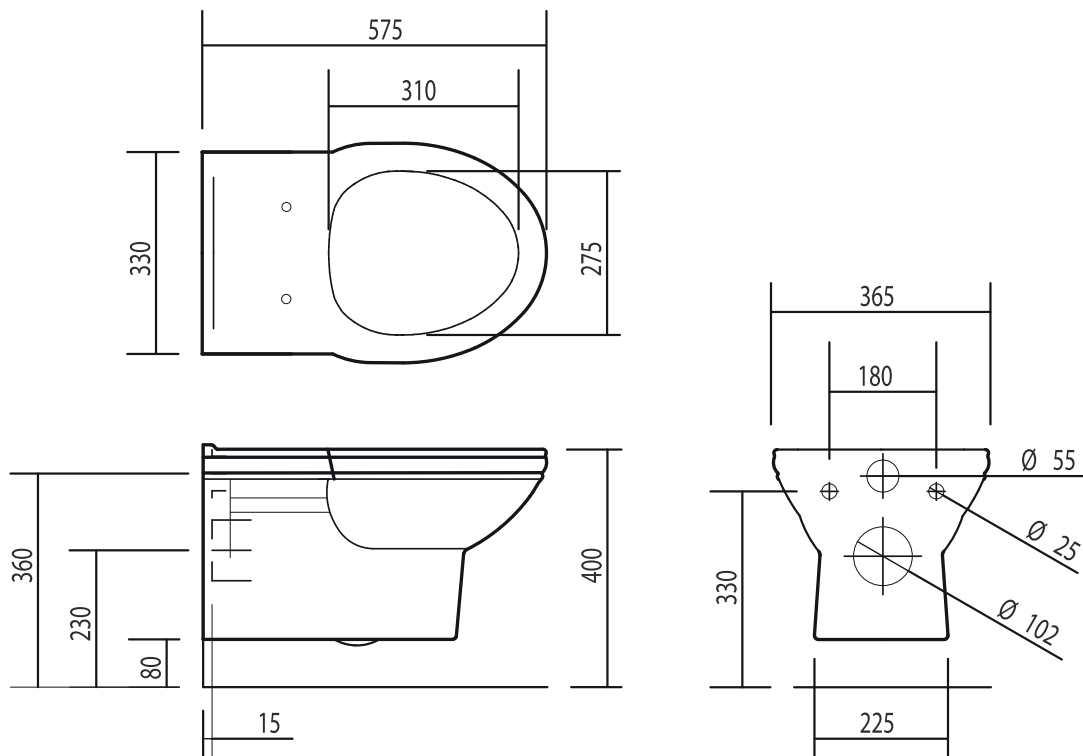

Balasani Wall Mounted WC Pan

Silverdale Bathrooms

Silverdale Road, Newcastle Under Lyme, Staffordshire, ST5 6EL.

Telephone: 01782 717175 Facsimile: 01782 717166

Email: sales@silverdalebathrooms.co.uk

www.silverdalebathrooms.co.uk