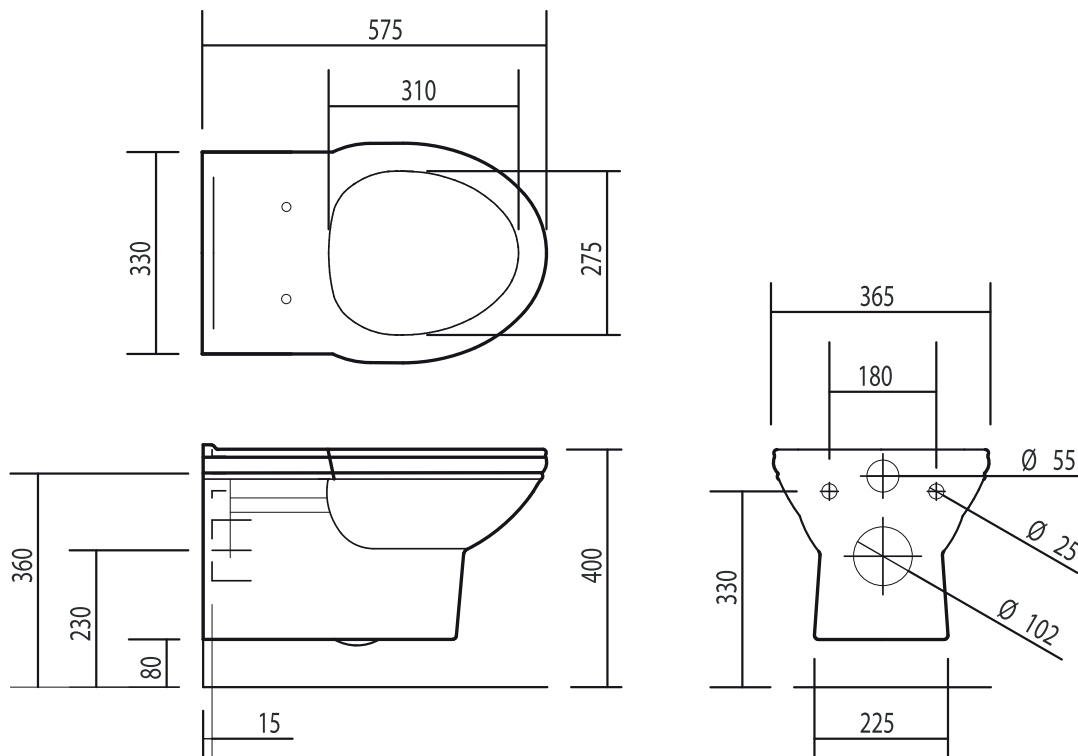

## Balasani Wall Mounted WC Pan