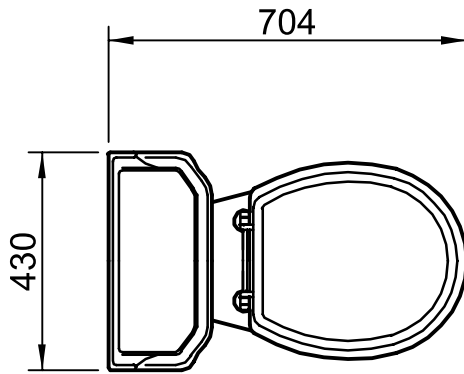

Close Coupled Closet & Cistern

Silverdale Bathrooms

Silverdale Road, Newcastle Under Lyme, Staffordshire, ST5 6EL.

Telephone: 01782 717175 Facsimile: 01782 717166

Email: sales@silverdalebathrooms.co.uk

www.silverdalebathrooms.co.uk