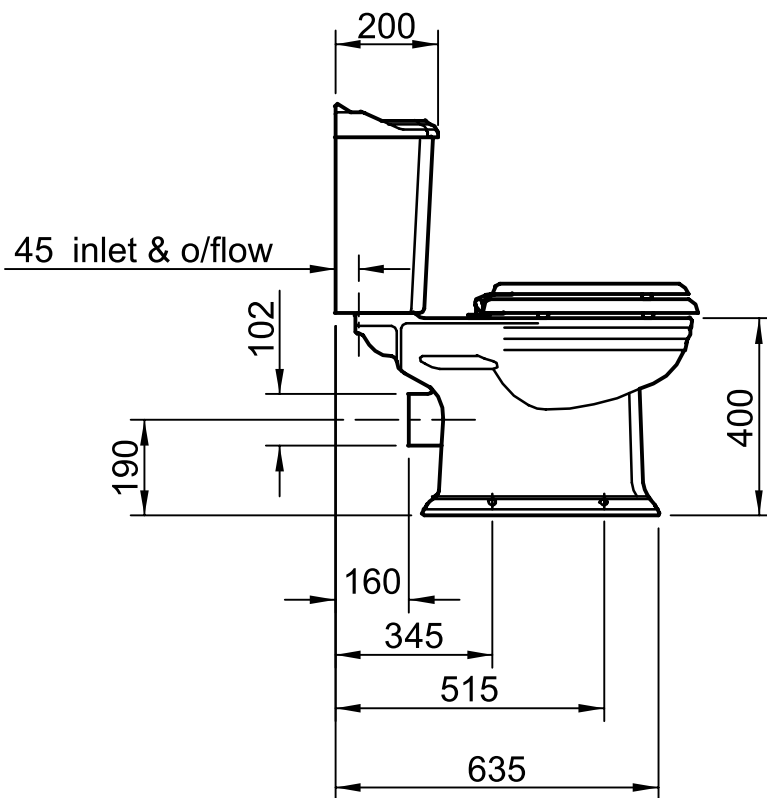

Close Coupled Closet & Cistern

Silverdale Bathrooms

Silverdale Road, Newcastle Under Lyme, Staffordshire, ST5 6EL.

Telephone: 01782 717175 Facsimile: 01782 717166

Email: sales@silverdalebathrooms.co.uk

www.silverdalebathrooms.co.uk