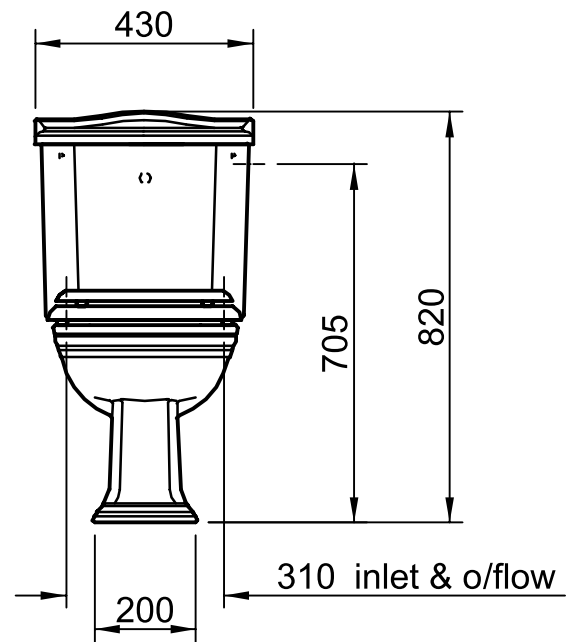

Close Coupled Closet & Cistern

Silverdale Bathrooms

Silverdale Road, Newcastle Under Lyme, Staffordshire, ST5 6EL.

Telephone: 01782 717175 Facsimile: 01782 717166

Email: sales@silverdalebathrooms.co.uk

www.silverdalebathrooms.co.uk