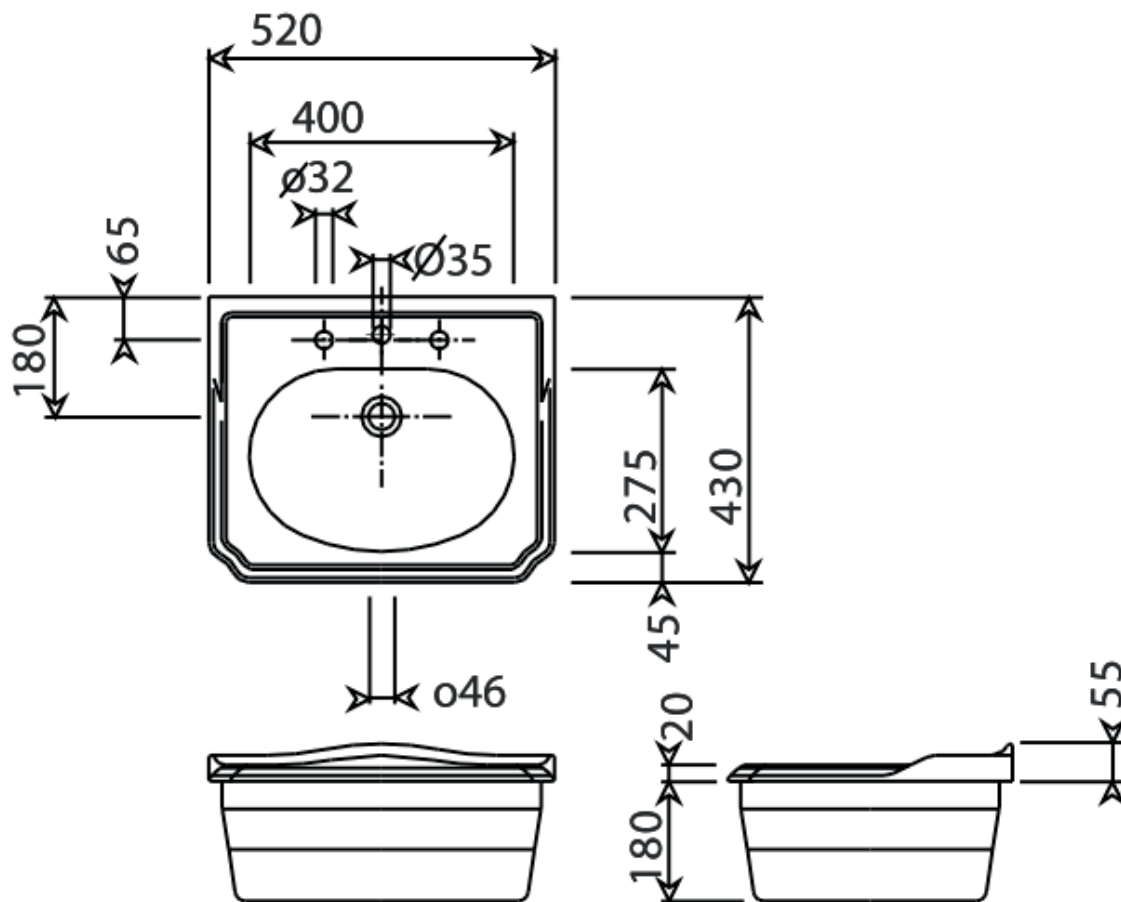

BALASANI

COLLECTION

Balasani Inset Vanity Basin (2 or 3 Tap holes)

Silverdale Ltd
Silverdale Road,
Newcastle Under Lyme,
Staffordshire,
ST5 6EH.

Telephone: 01782 717 175 Facsimile: 01782 717 166

Email: sales@silverdalebathrooms.co.uk