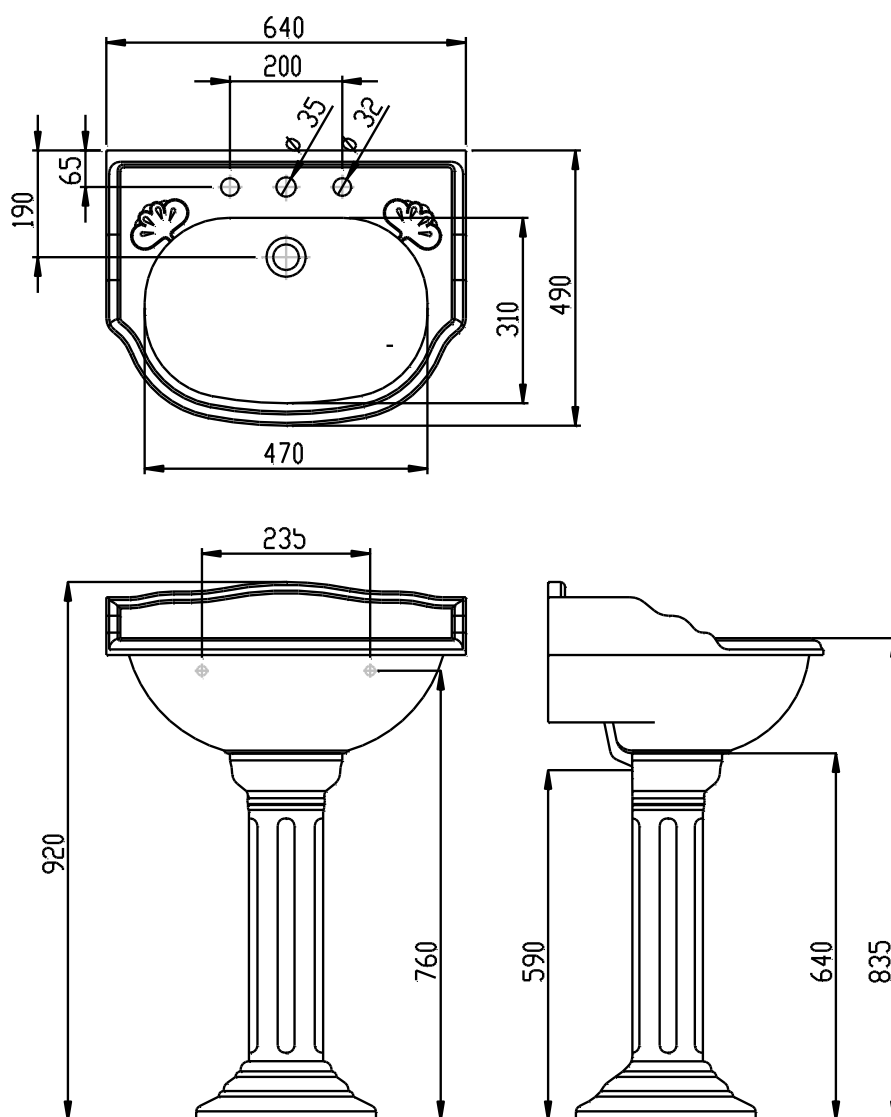

BELGRAVIA

COLLECTION

SILVERDALE
GREAT BRITAIN

Belgravia 635mm Basin (2 or 3 Tap Hole)
with Fluted Full Pedestal

Silverdale Ltd
Silverdale Road,
Newcastle Under Lyme,
Staffordshire,
ST5 6EH.

Telephone: 01782 717 175 Facsimile: 01782 717 166