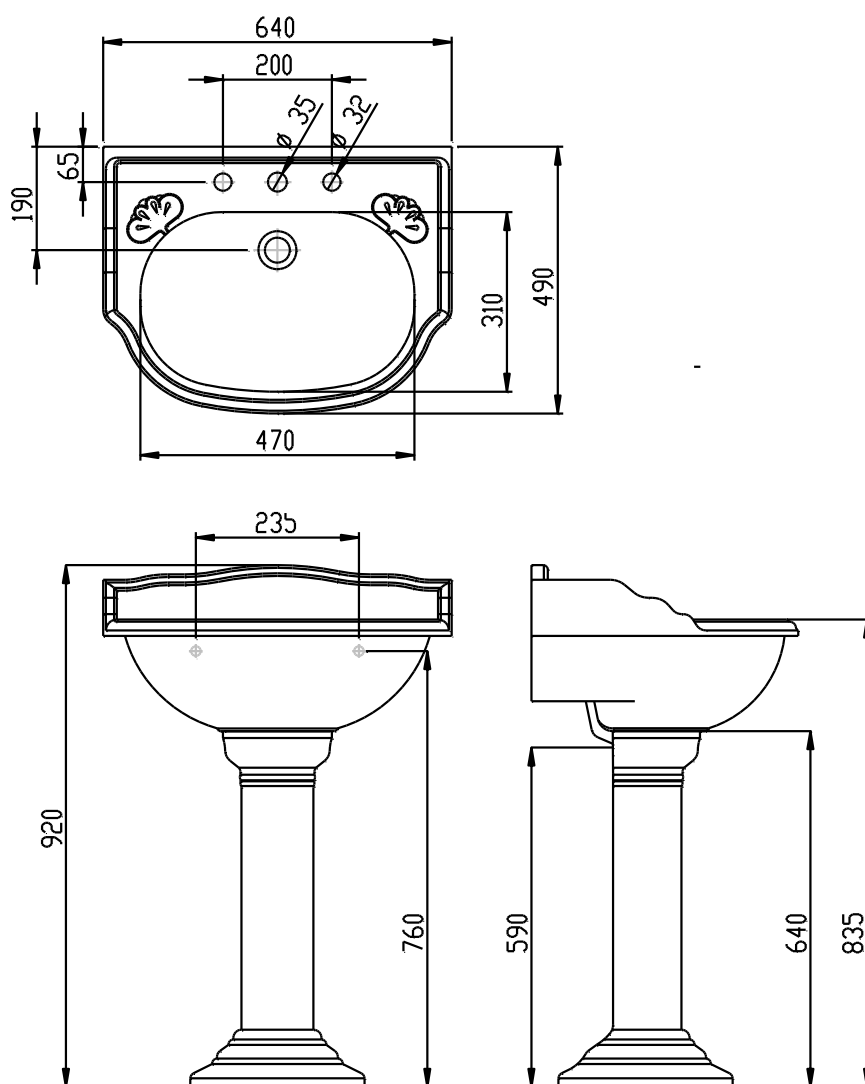

## COLLECTION

SILVERDALE  
GREAT BRITAIN

Belgravia 635mm Basin (2 or 3 Tap hole)  
with Unfluted full Pedestal

Silverdale Ltd  
Silverdale Road,  
Newcastle Under Lyme,  
Staffordshire,  
ST5 6EH.

Telephone: 01782 717 175 Facsimile: 01782 717 166