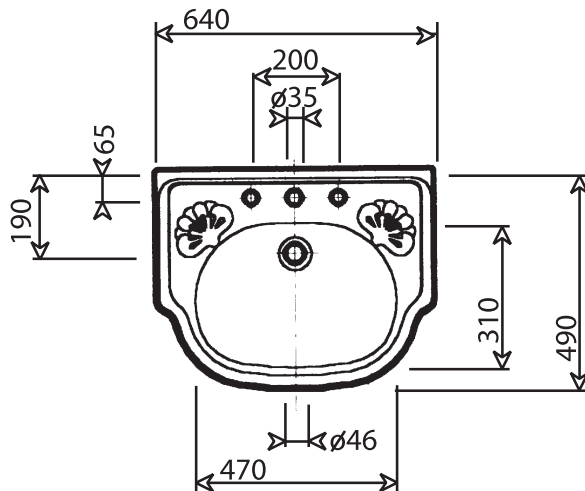

Belgravia 635mm Basin (2 or 3 tap hole) & Pedestal

Standard pedestal

Tall pedestal

Available in fluted
and unfluted

Silverdale Bathrooms

Silverdale Road, Newcastle Under Lyme, Staffordshire, ST5 6EL.

Telephone: 01782 717175 Facsimile: 01782 717166