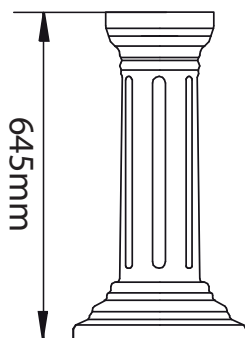

Belgravia 635mm Basin (2 or 3 tap hole) & Pedestal

Standard pedestal

Tall pedestal

Available in fluted
and unfluted

Silverdale Bathrooms

Silverdale Road, Newcastle Under Lyme, Staffordshire, ST5 6EL.

Telephone: 01782 717175 Facsimile: 01782 717166