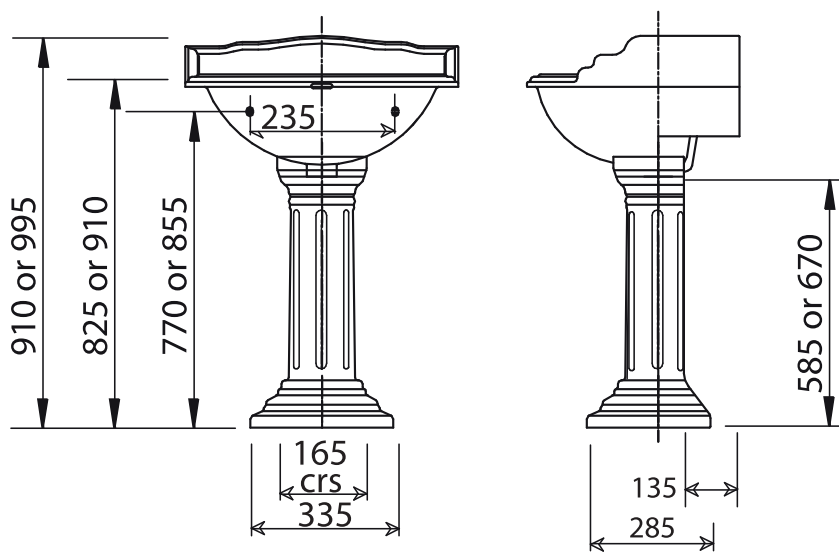

Belgravia 635mm Basin (2 or 3 tap hole) & Pedestal

Standard pedestal

Tall pedestal

Available in fluted
and unfluted

Silverdale Bathrooms

Silverdale Road, Newcastle Under Lyme, Staffordshire, ST5 6EL.

Telephone: 01782 717175 Facsimile: 01782 717166