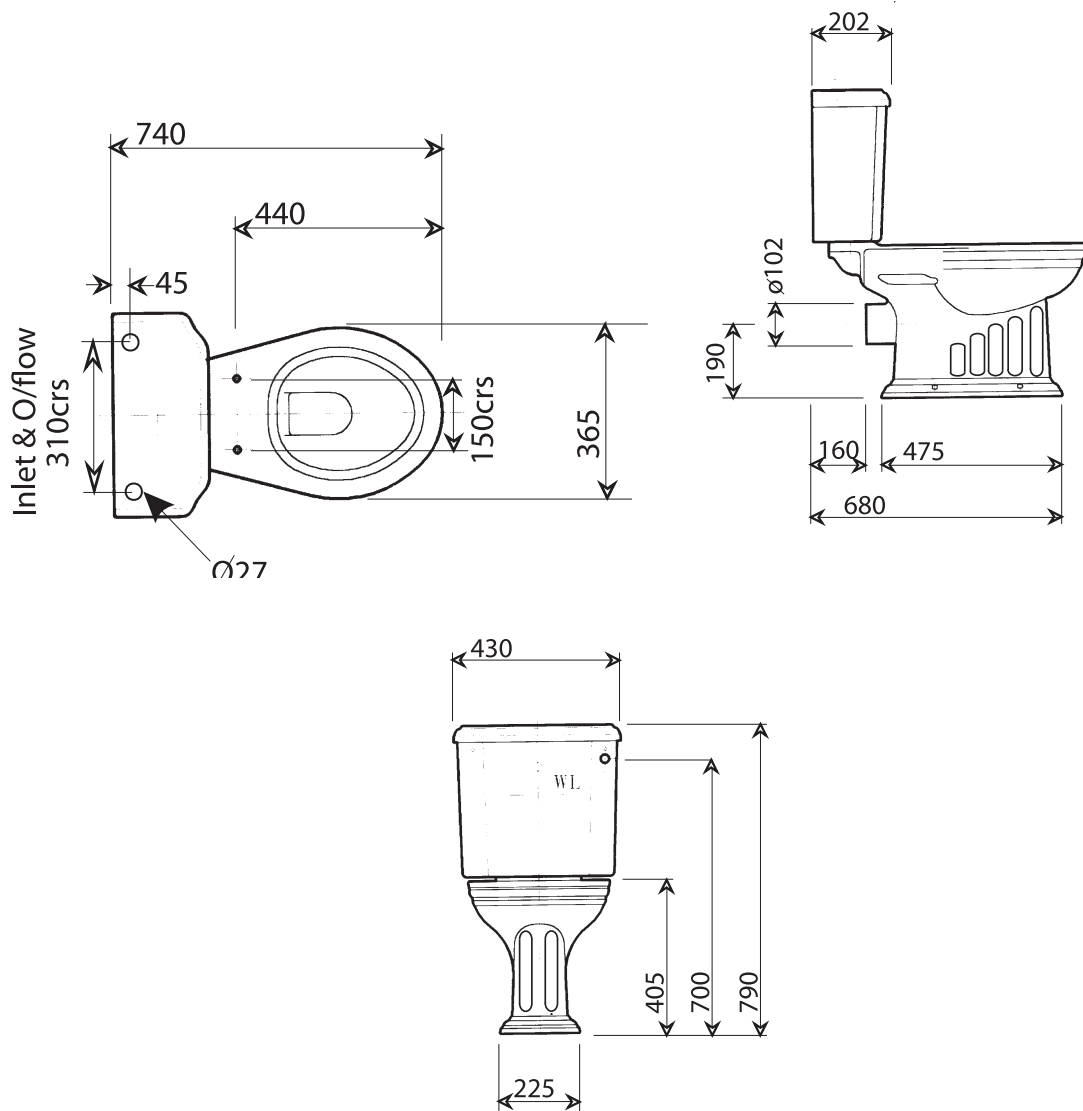

Belgravia Close Coupled Closet & Cistern

Silverdale Bathrooms

Silverdale Road, Newcastle Under Lyme, Staffordshire, ST5 6EL.

Telephone: 01782 717175 Facsimile: 01782 717166

Email: sales@silverdalebathrooms.co.uk