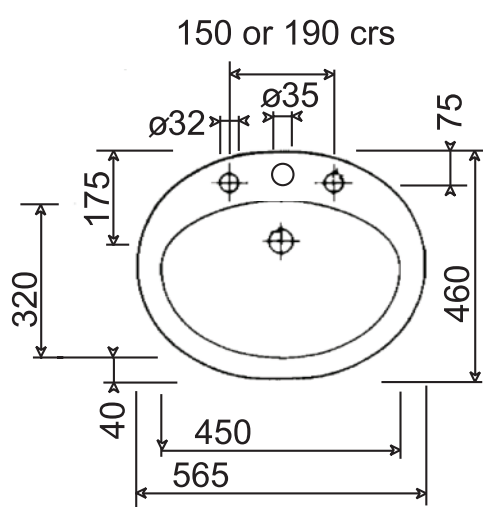

## Belgravia Coquet Vanity Basin (2 or 3 tap hole)