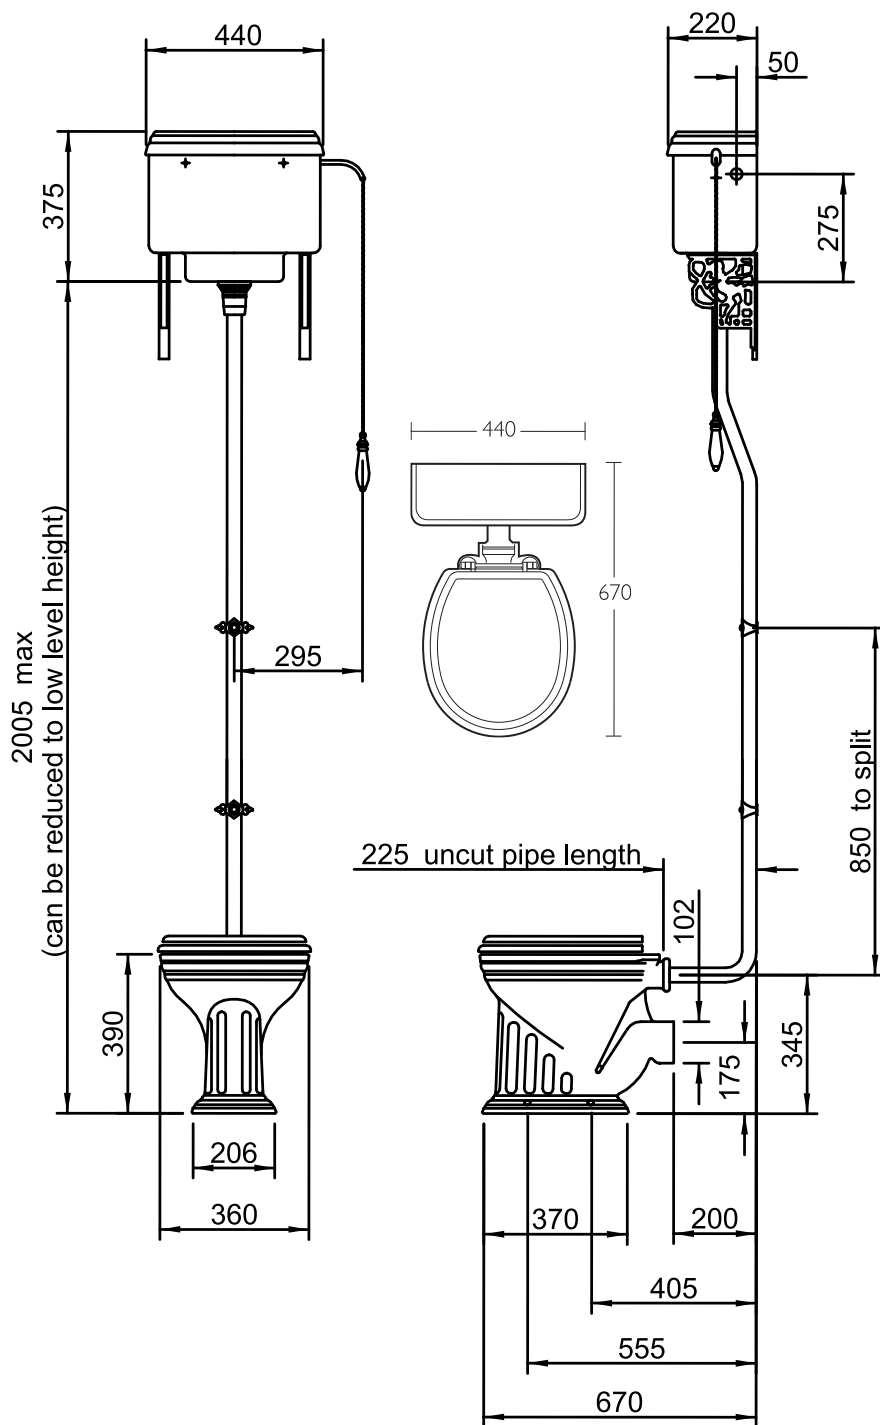

Belgravias High Level Closet & Cistern

Silverdale Bathrooms

Silverdale Road, Newcastle Under Lyme, Staffordshire, ST5 6EL.

Telephone: 01782 717175 Facsimile: 01782 717166

Email: sales@silverdalebathrooms.co.uk