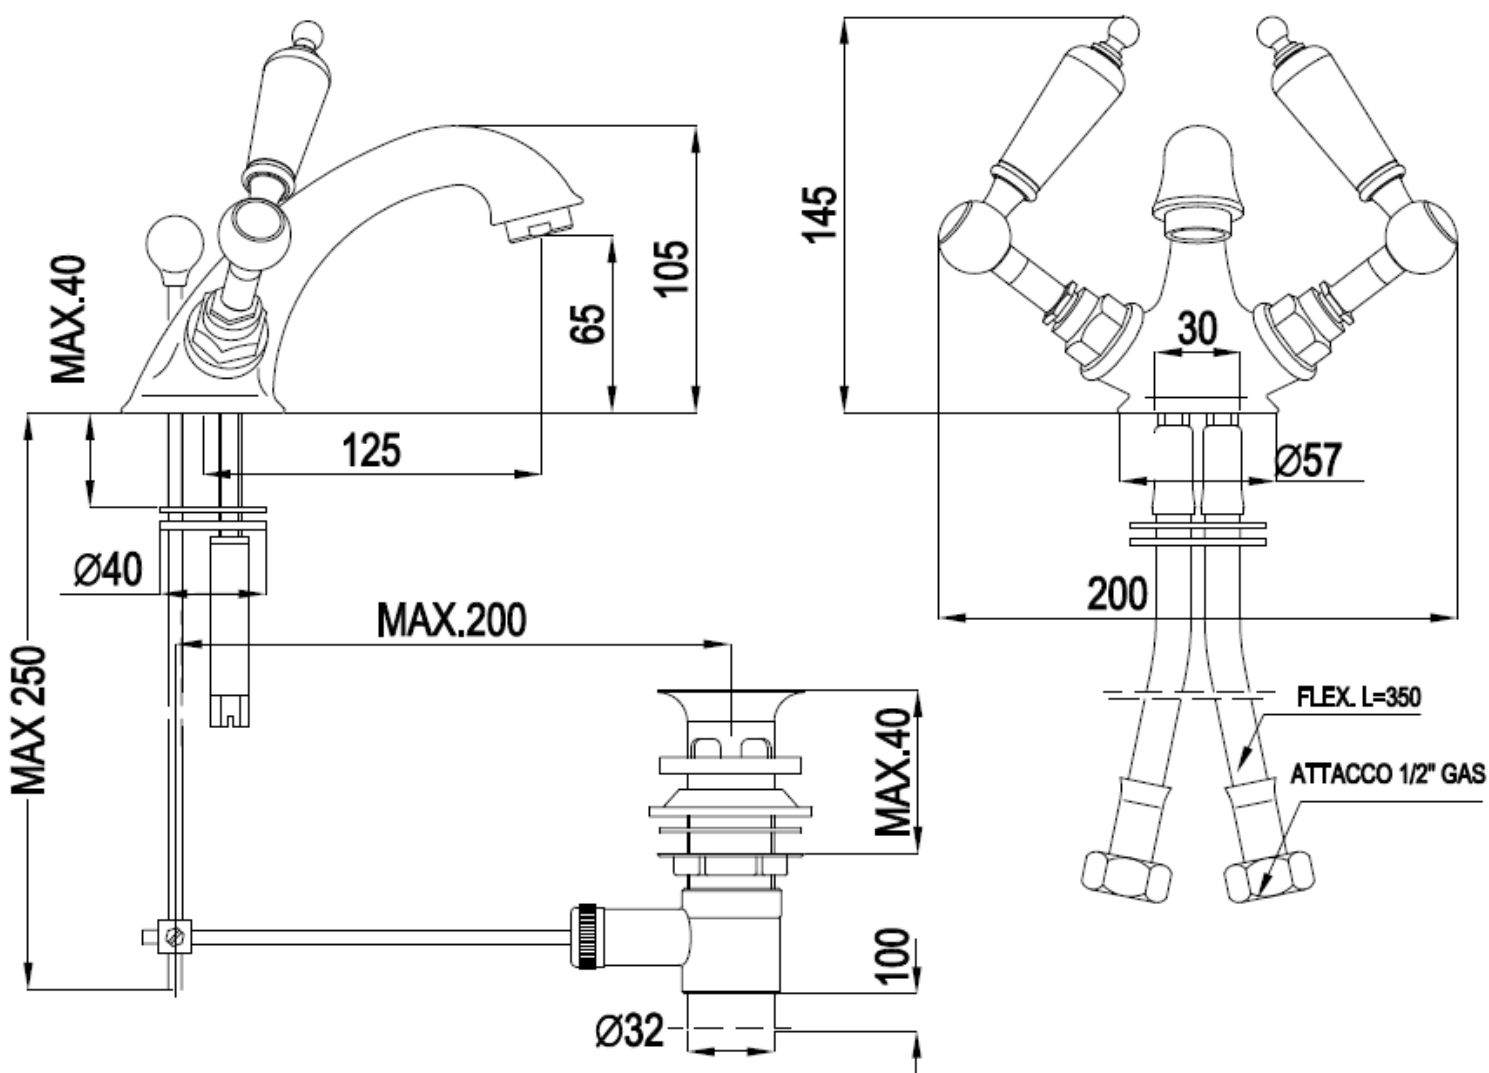

Berkeley

COLLECTION

SILVERDALE
GREAT BRITAIN

Berkeley Basin Monobloc

Silverdale Ltd
Silverdale Road,
Newcastle Under Lyme,
Staffordshire,
ST5 6EH.

Telephone: 01782 717 175 Facsimile: 01782 717 166

Email: sales@silverdalebathrooms.co.uk