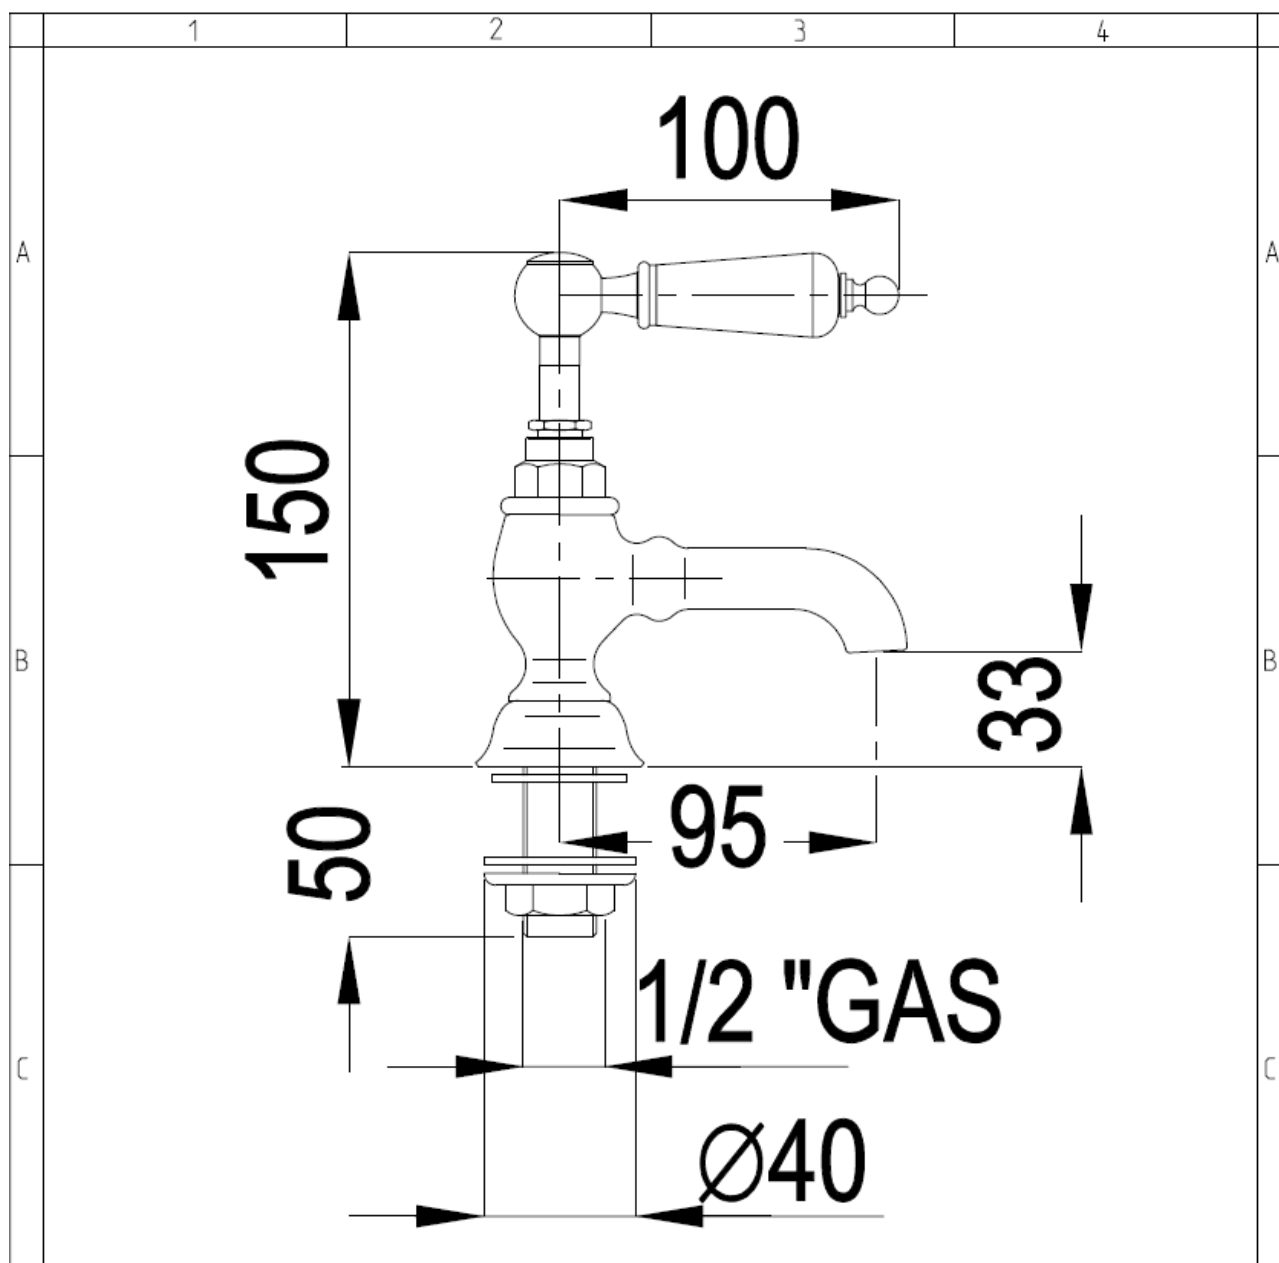

Berkeley Basin Pillar Taps

Silverdale Ltd
Silverdale Road,
Newcastle Under Lyme,
Staffordshire,
ST5 6EH.

Telephone: 01782 717 175 Facsimile: 01782 717 166

Email: sales@silverdalebathrooms.co.uk

www.silverdalebathrooms.co.uk