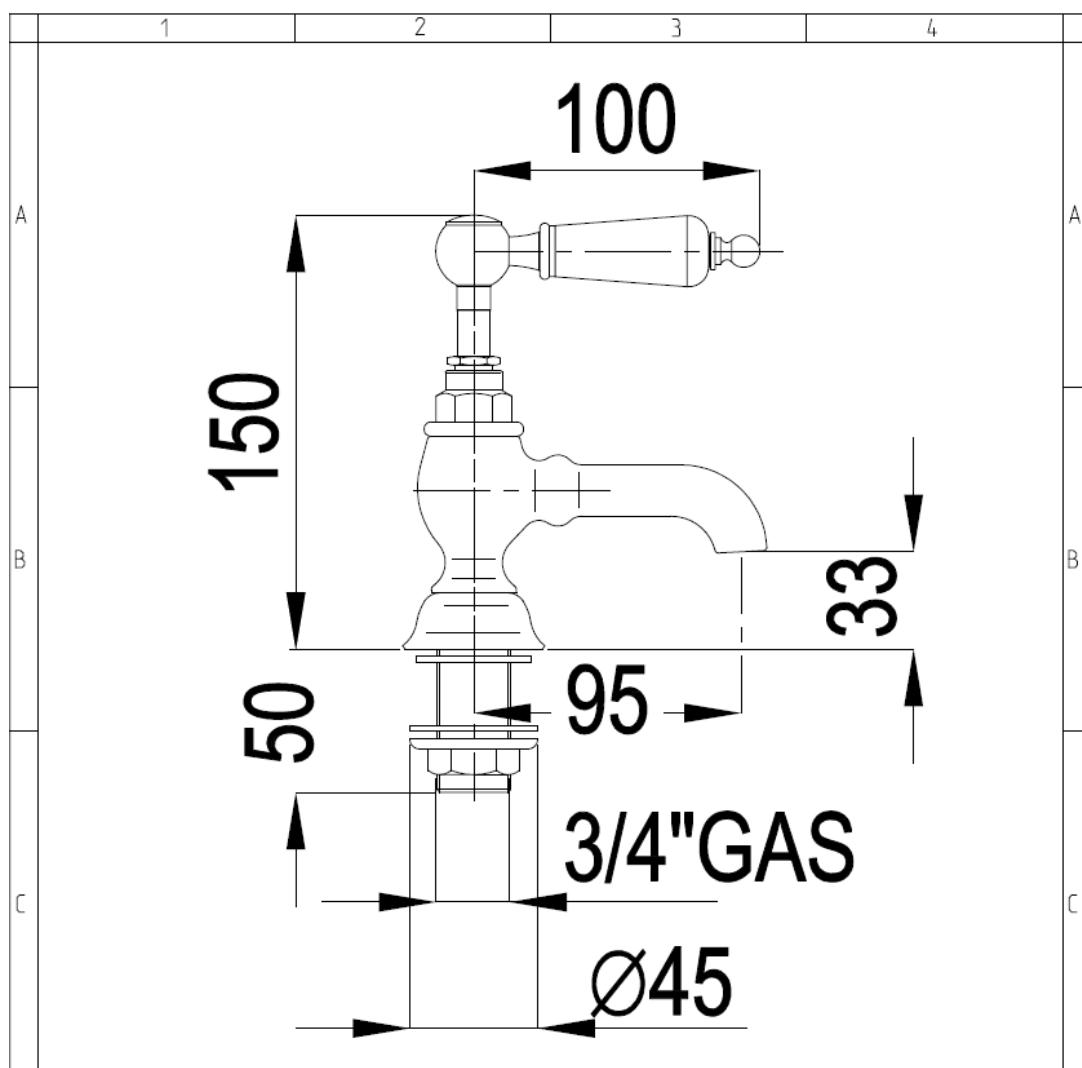

## Berkeley Bath Pillar Taps

Silverdale Ltd  
Silverdale Road,  
Newcastle Under Lyme,  
Staffordshire,  
ST5 6EH.

Telephone: 01782 717 175 Facsimile: 01782 717 166

Email: [sales@silverdalebathrooms.co.uk](mailto:sales@silverdalebathrooms.co.uk)