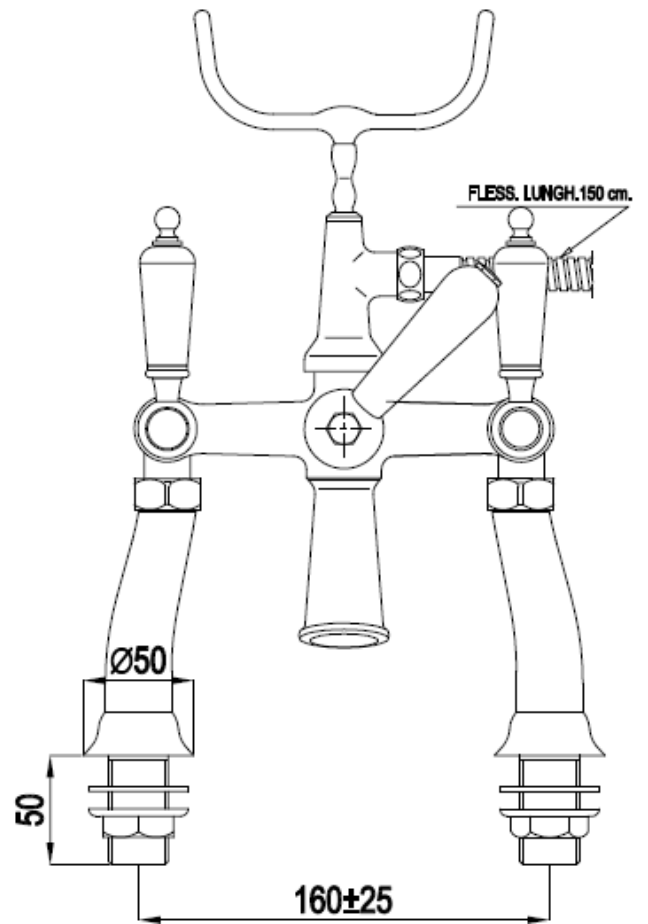

## COLLECTION

SILVERDALE  
GREAT BRITAIN

Berkeley Bath Shower Mixer

Silverdale Ltd  
Silverdale Road,  
Newcastle Under Lyme,  
Staffordshire,  
ST5 6EH.

Telephone: 01782 717 175 Facsimile: 01782 717 166

Email: [sales@silverdalebathrooms.co.uk](mailto:sales@silverdalebathrooms.co.uk)