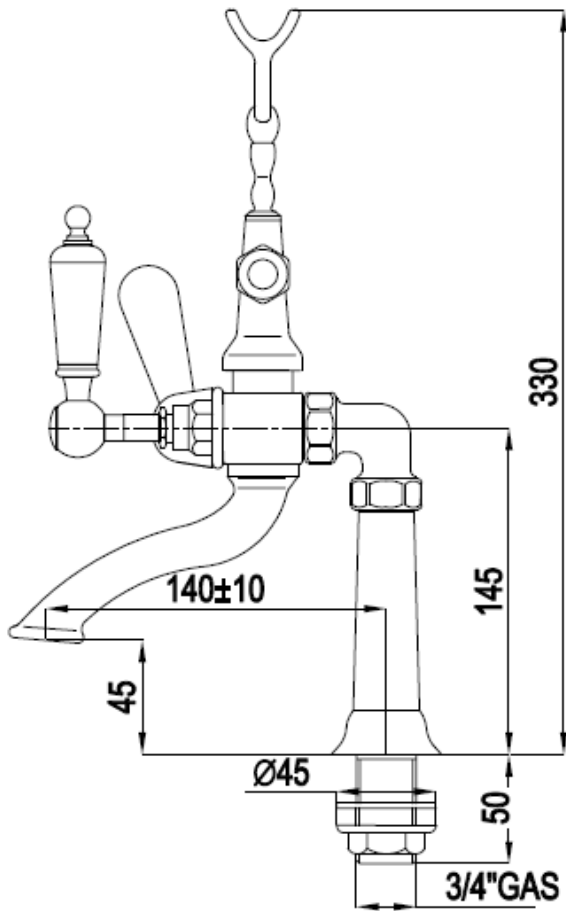

## COLLECTION

SILVERDALE  
GREAT BRITAIN

Berkeley Bath Shower Mixer

Silverdale Ltd  
Silverdale Road,  
Newcastle Under Lyme,  
Staffordshire,  
ST5 6EH.

Telephone: 01782 717 175 Facsimile: 01782 717 166

Email: [sales@silverdalebathrooms.co.uk](mailto:sales@silverdalebathrooms.co.uk)