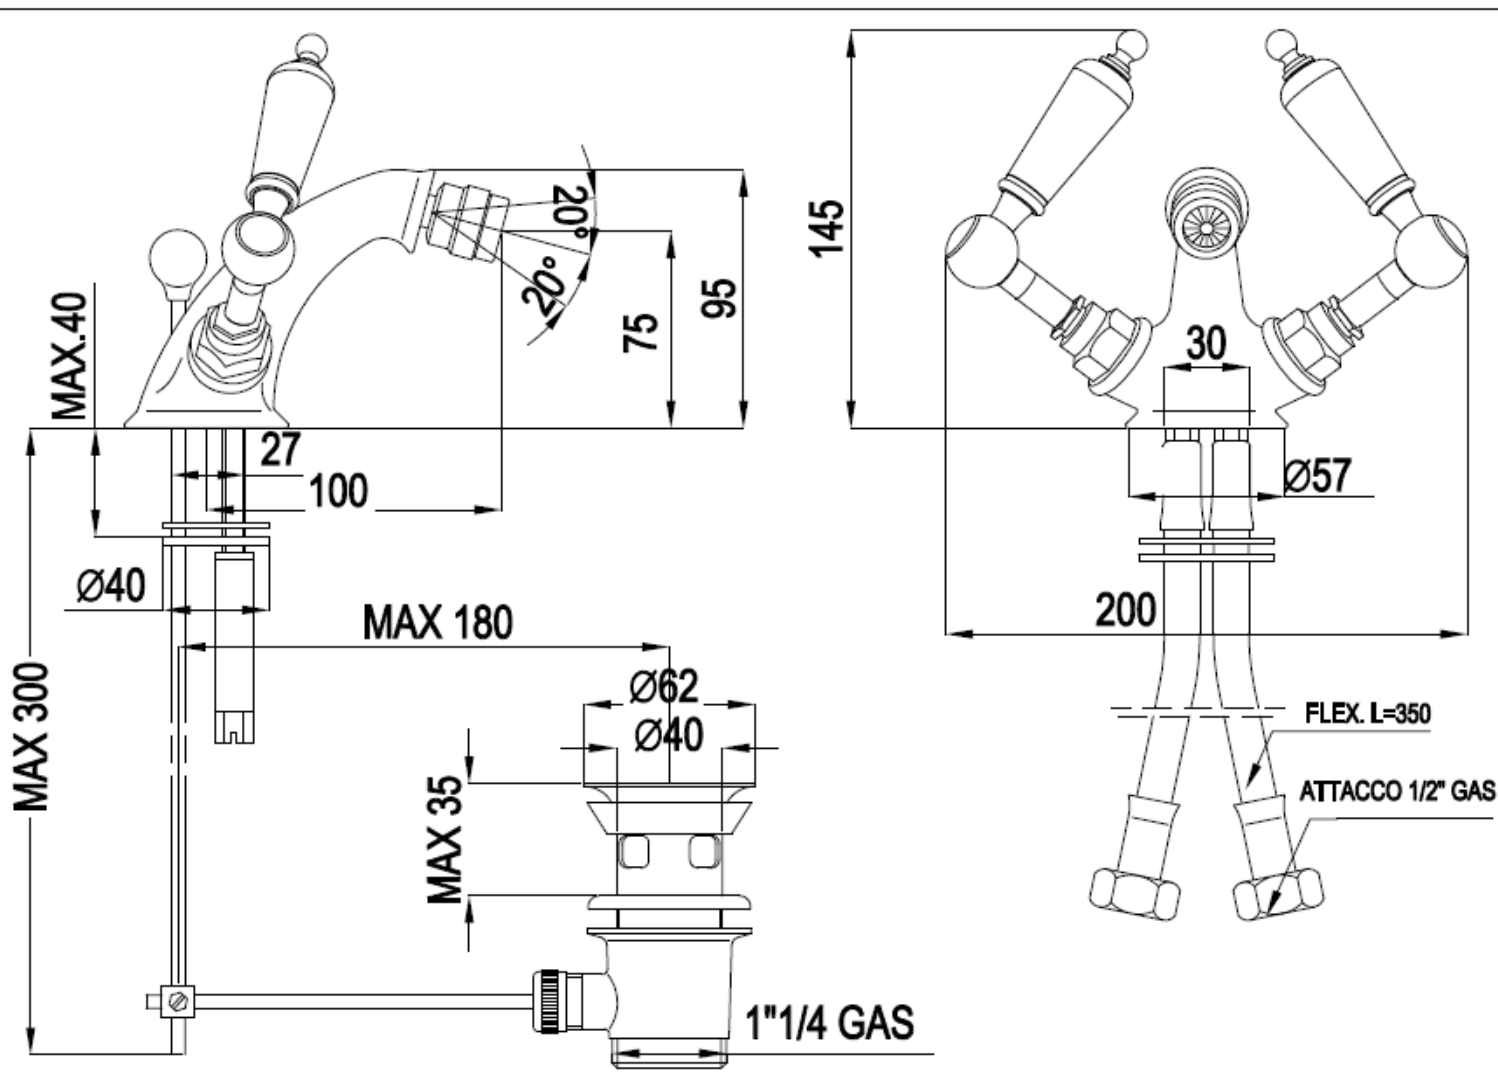

Berkeley Bidet Monobloc

Silverdale Ltd
Silverdale Road,
Newcastle Under Lyme,
Staffordshire,
ST5 6EH.

Telephone: 01782 717 175 Facsimile: 01782 717 166

Email: sales@silverdalebathrooms.co.uk

www.silverdalebathrooms.co.uk