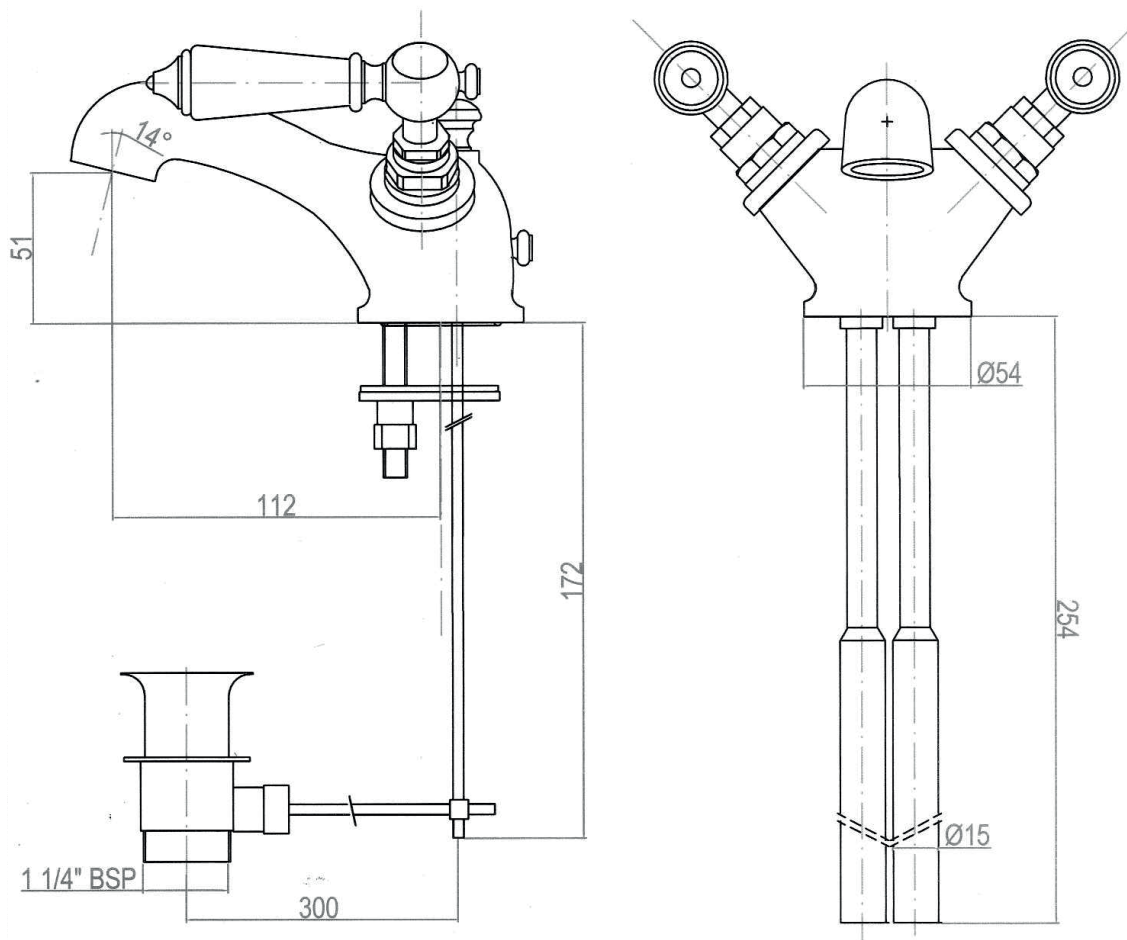

BERKELEY COLLECTION

SILVERDALE
GREAT BRITAIN

Berkeley Monobloc mixer tap

Silverdale Ltd
Silverdale Road,
Newcastle Under Lyme,
Staffordshire,
ST5 6EH.
Telephone: 01782 717 175 Facsimile: 01782 717 166
Email: sales@silverdalebathrooms.co.uk
www.silverdalebathrooms.co.uk