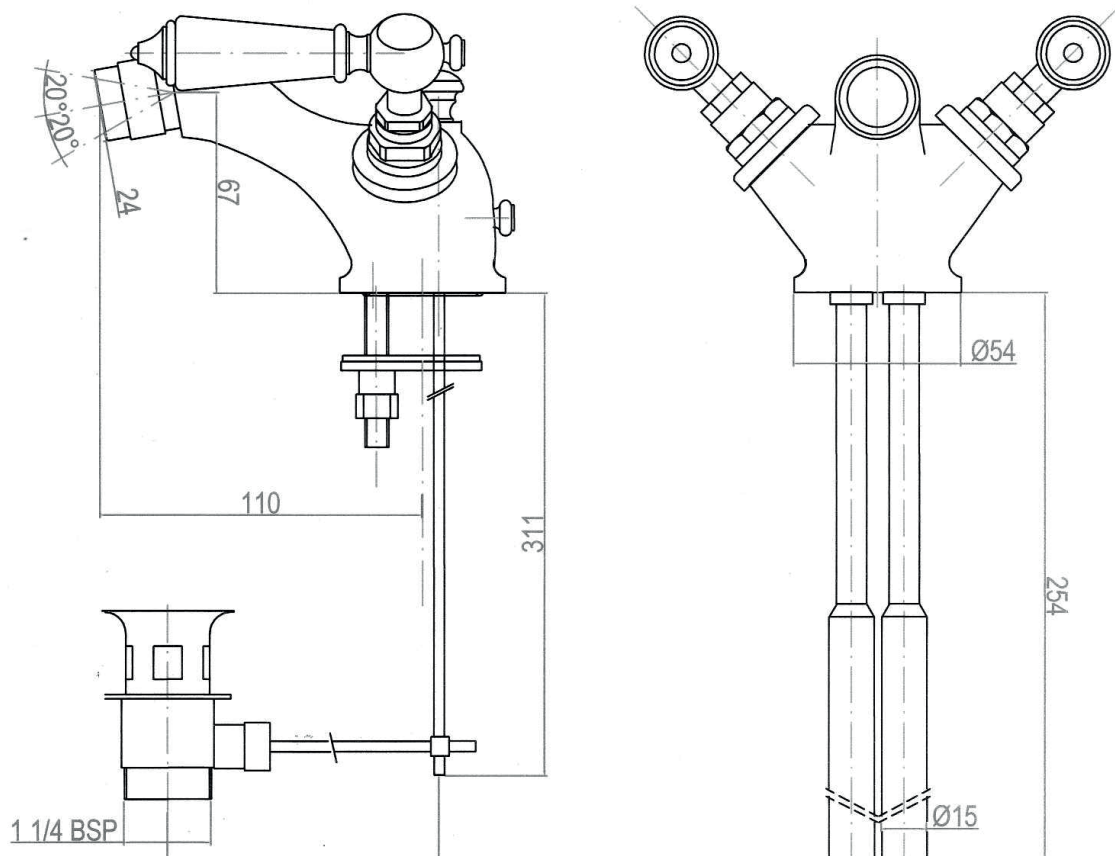

# BERKELEY COLLECTION

SILVERDALE  
GREAT BRITAIN

Berkeley Bidet mixer tap

Silverdale Ltd  
Silverdale Road,  
Newcastle Under Lyme,  
Staffordshire,  
ST5 6EH.  
Telephone: 01782 717 175 Facsimile: 01782 717 166  
Email: [sales@silverdalebathrooms.co.uk](mailto:sales@silverdalebathrooms.co.uk)  
[www.silverdalebathrooms.co.uk](http://www.silverdalebathrooms.co.uk)