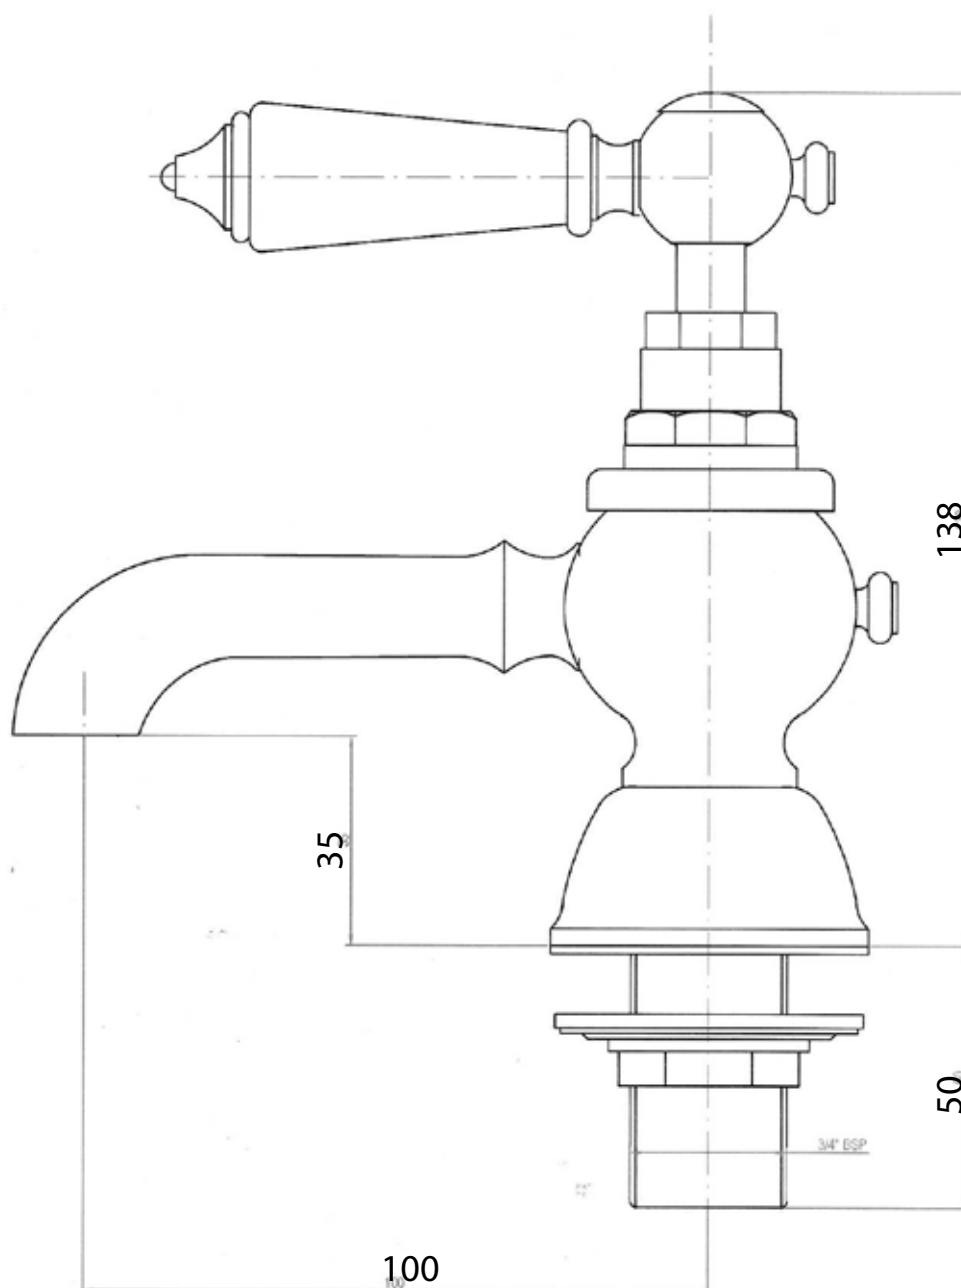

BERKELEY COLLECTION

SILVERDALE
GREAT BRITAIN

Berkeley basin pillar tap

Silverdale Ltd
Silverdale Road,
Newcastle Under Lyme,
Staffordshire,
ST5 6EH.

Telephone: 01782 717 175 Facsimile: 01782 717 166

Email: sales@silverdalebathrooms.co.uk