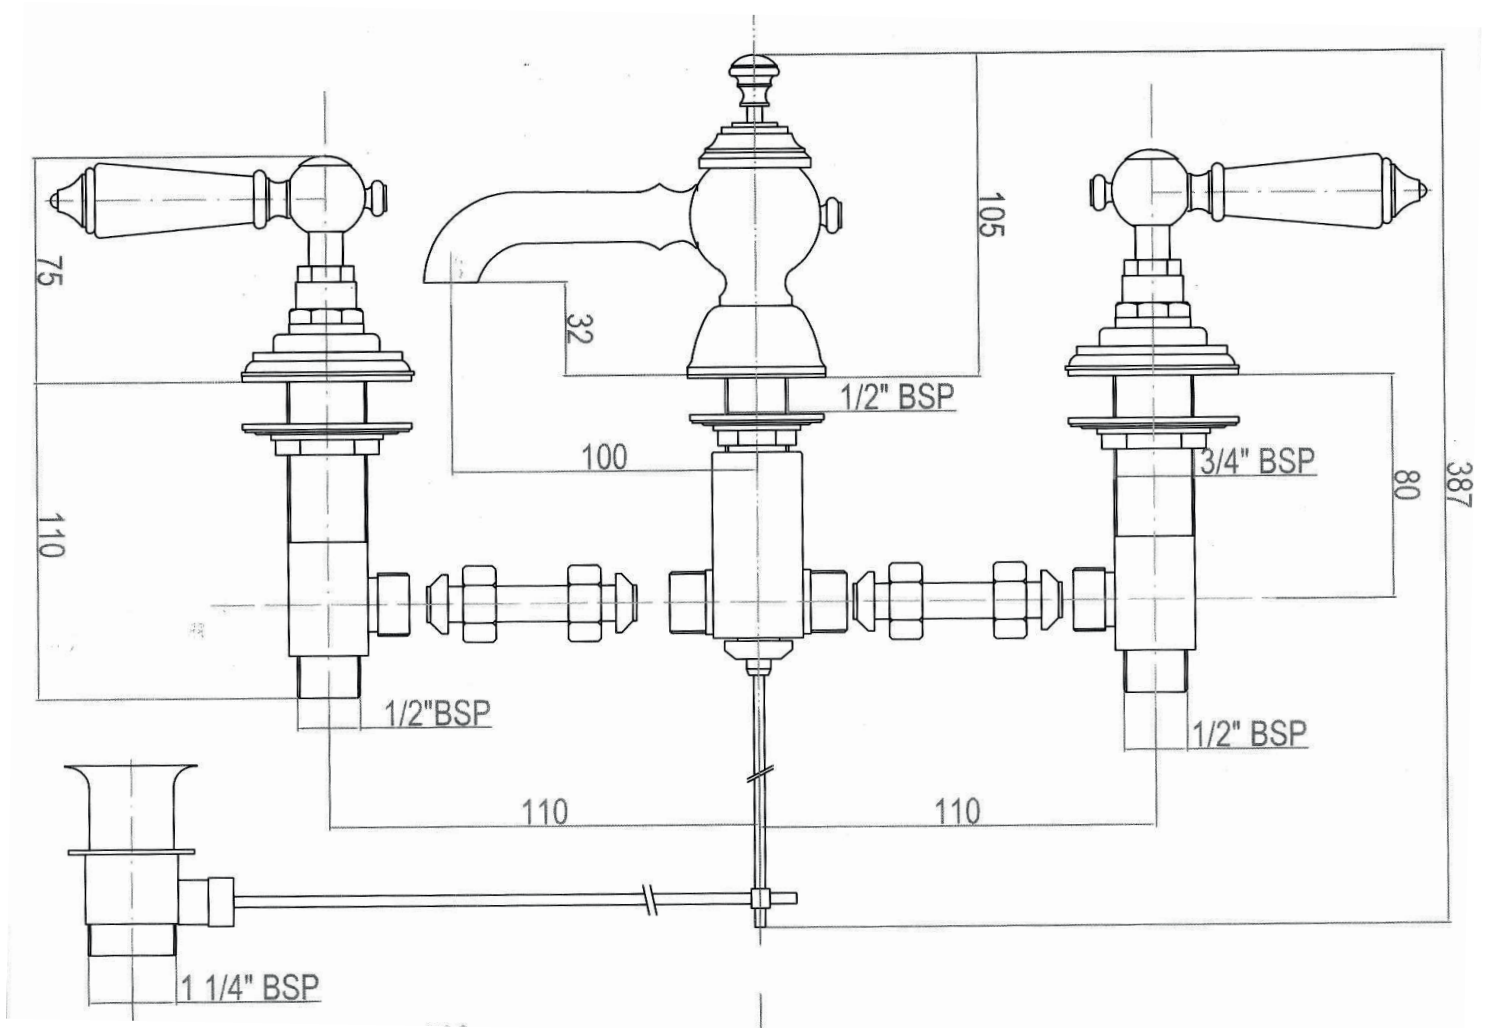

BERKELEY COLLECTION

SILVERDALE
GREAT BRITAIN

Berkeley 3 hole basin taps

Silverdale Ltd
Silverdale Road,
Newcastle Under Lyme,
Staffordshire,
ST5 6EH.
Telephone: 01782 717 175 Facsimile: 01782 717 166
Email: sales@silverdalebathrooms.co.uk
www.silverdalebathrooms.co.uk