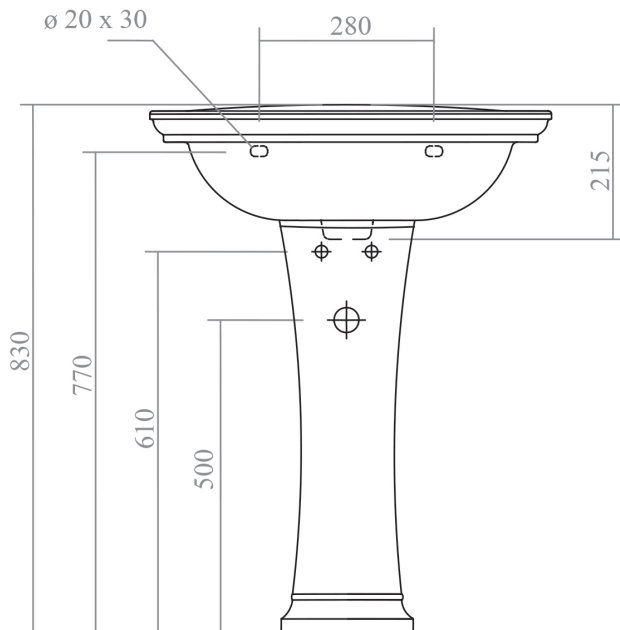

CHARLBURY COLLECTION

Charlbury 650mm Basin (3 Tap holes)

Silverdale Ltd
Silverdale Road,
Newcastle Under Lyme,
Staffordshire,
ST5 6EH.

Telephone: 01782 717 175 Facsimile: 01782 717 166

Email: sales@silverdalebathrooms.co.uk