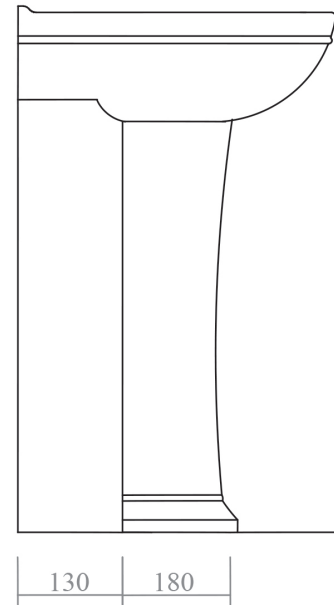

CHARLBURY COLLECTION

Charlbury 650mm Basin (3 Tap holes)

Silverdale Ltd
Silverdale Road,
Newcastle Under Lyme,
Staffordshire,
ST5 6EH.

Telephone: 01782 717 175 Facsimile: 01782 717 166

Email: sales@silverdalebathrooms.co.uk