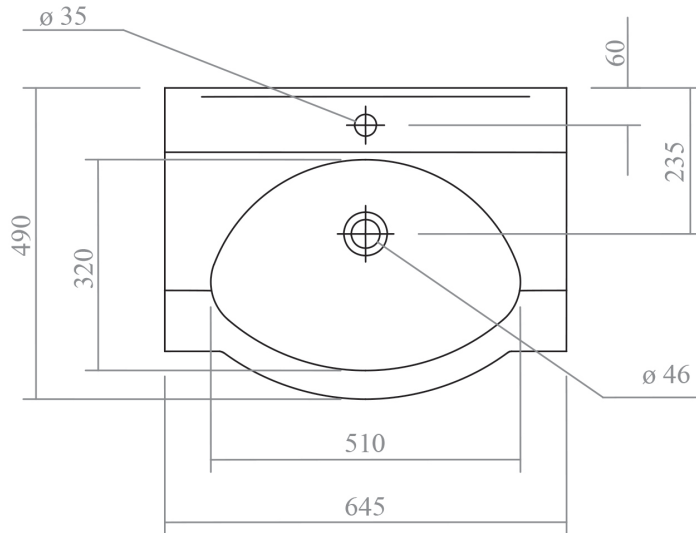

CHARLBURY COLLECTION

Charlbury 650mm Basin (3 Tap holes)

Silverdale Ltd
Silverdale Road,
Newcastle Under Lyme,
Staffordshire,
ST5 6EH.

Telephone: 01782 717 175 Facsimile: 01782 717 166

Email: sales@silverdalebathrooms.co.uk