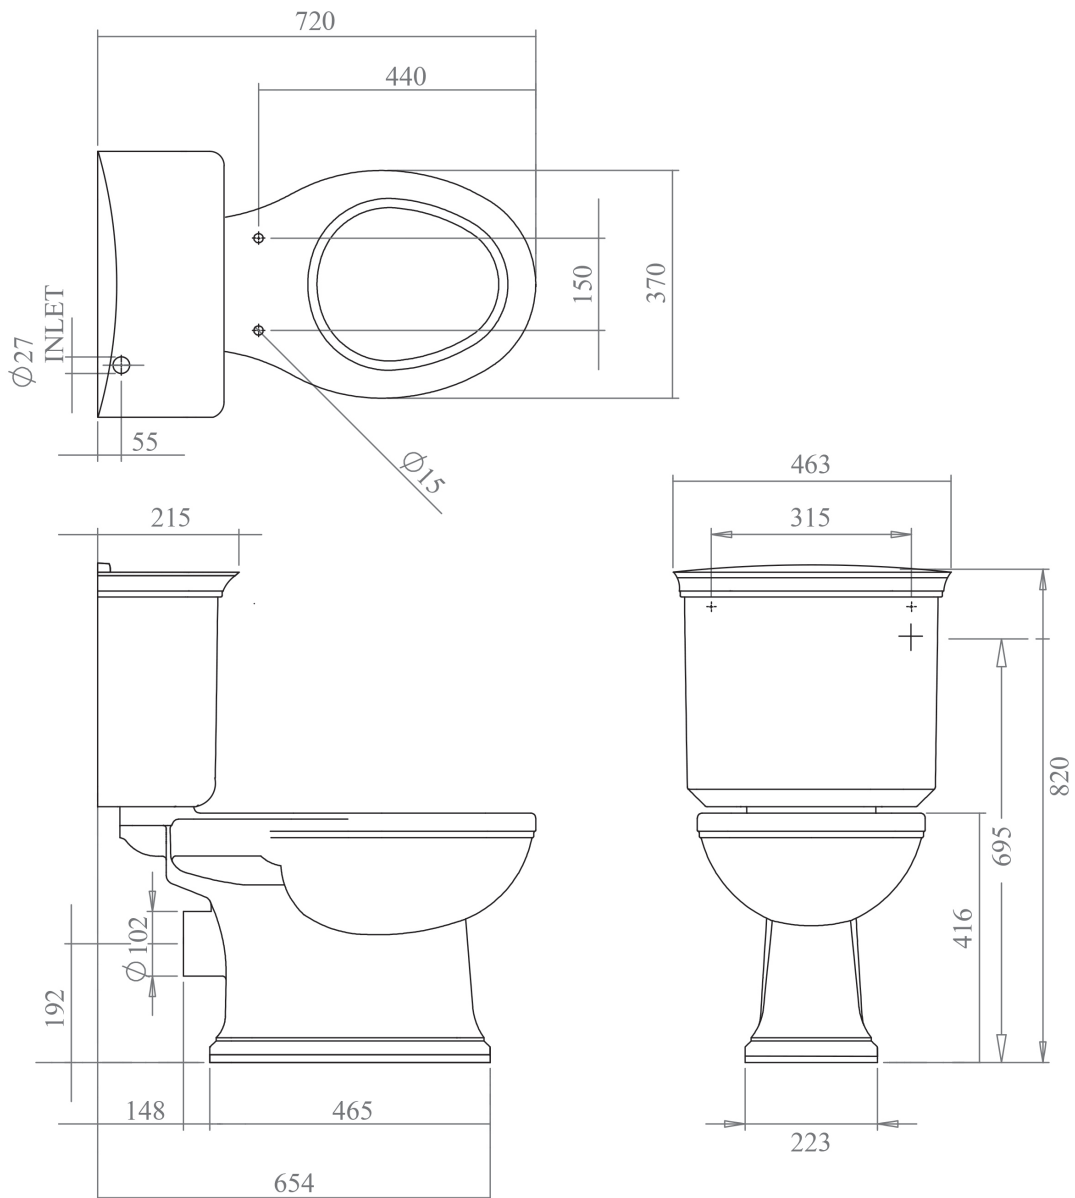

Charlbury Close Coupled Pan and Cistern

Silverdale Ltd
Silverdale Road,
Newcastle Under Lyme,
Staffordshire,
ST5 6EH.

Telephone: 01782 717 175 Facsimile: 01782 717 166

Email: sales@silverdalebathrooms.co.uk