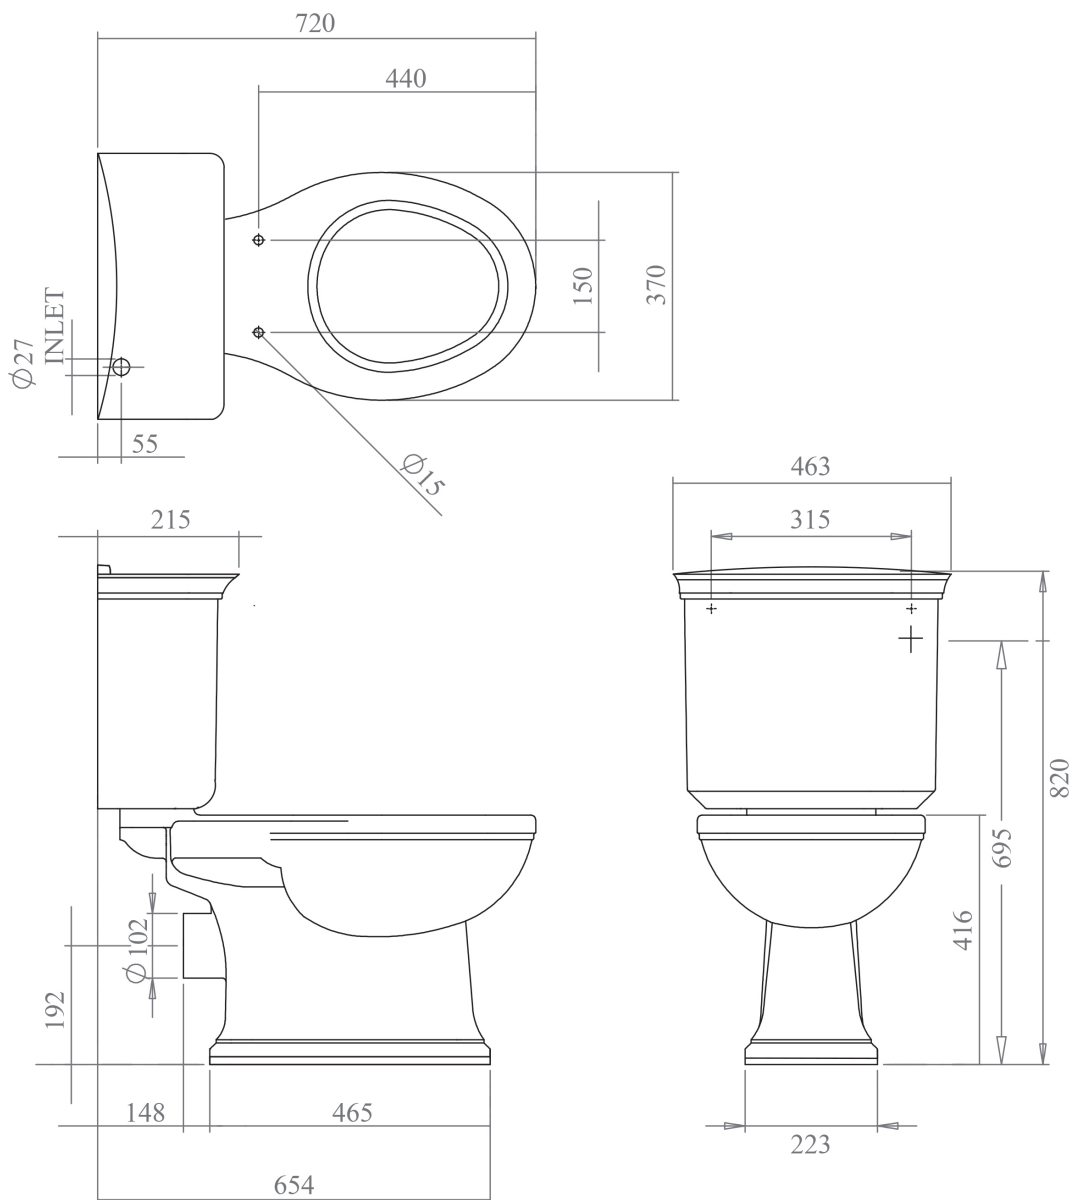

## Charlbury Close Coupled Pan and Cistern

Silverdale Ltd  
Silverdale Road,  
Newcastle Under Lyme,  
Staffordshire,  
ST5 6EH.

Telephone: 01782 717 175 Facsimile: 01782 717 166

Email: [sales@silverdalebathrooms.co.uk](mailto:sales@silverdalebathrooms.co.uk)