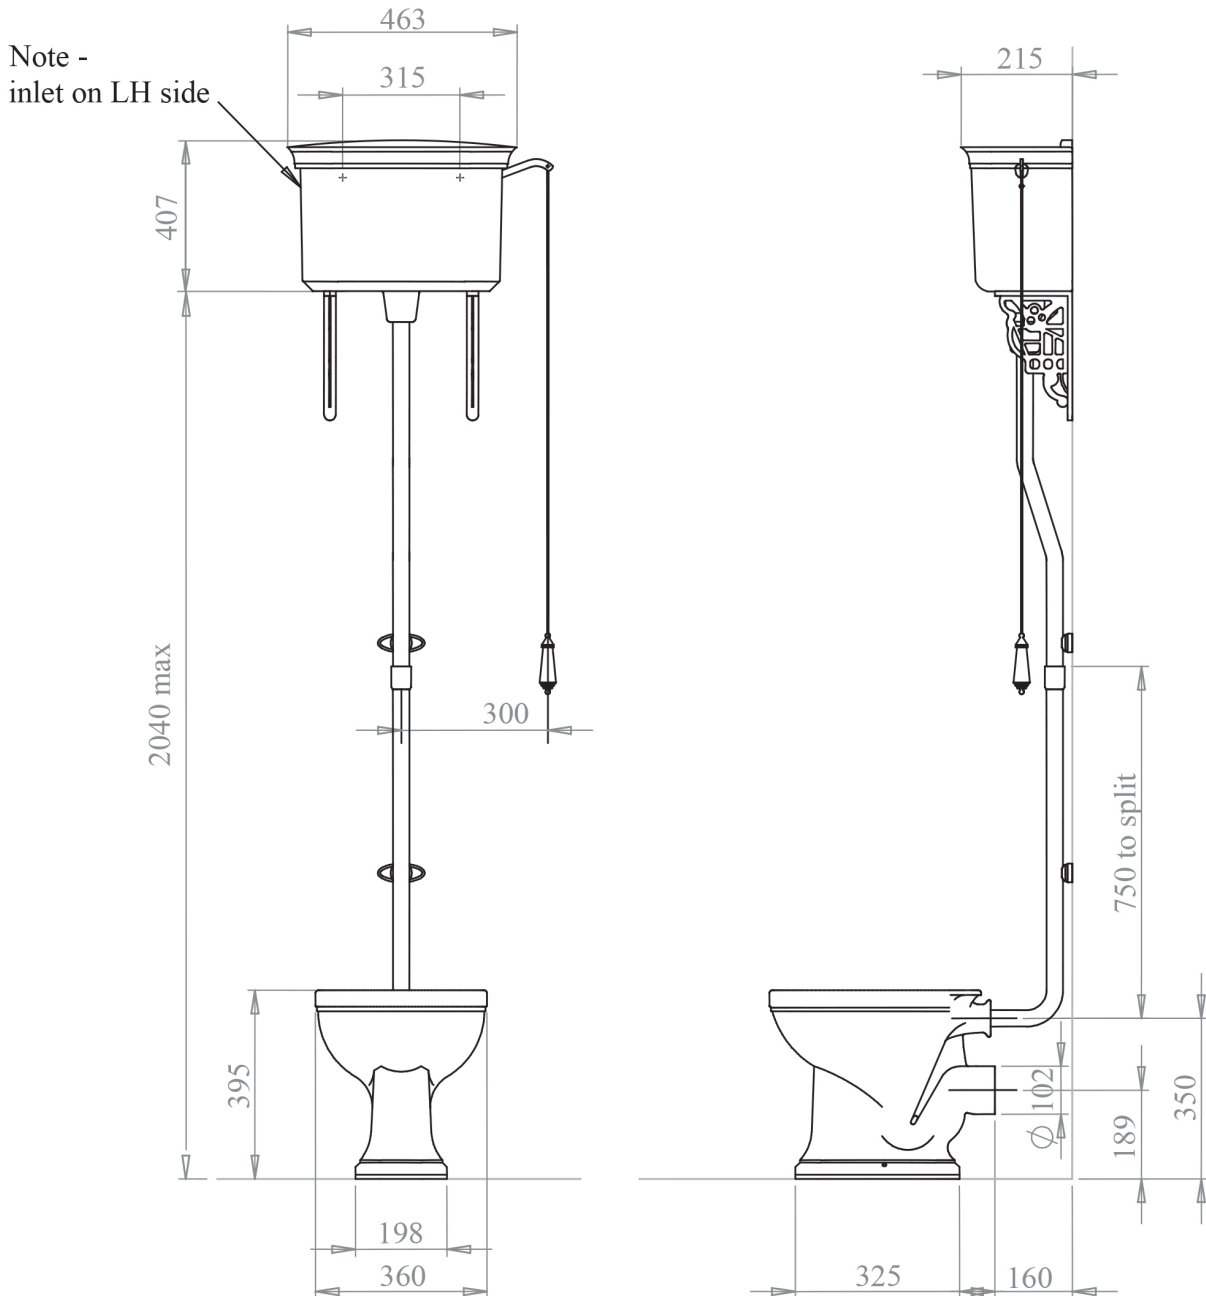

## Charlbury High Level Pan and Cistern

Silverdale Ltd  
Silverdale Road,  
Newcastle Under Lyme,  
Staffordshire,  
ST5 6EH.  
Telephone: 01782 717 175 Facsimile: 01782 717 166  
Email: [sales@silverdalebathrooms.co.uk](mailto:sales@silverdalebathrooms.co.uk)  
[www.silverdalebathrooms.co.uk](http://www.silverdalebathrooms.co.uk)