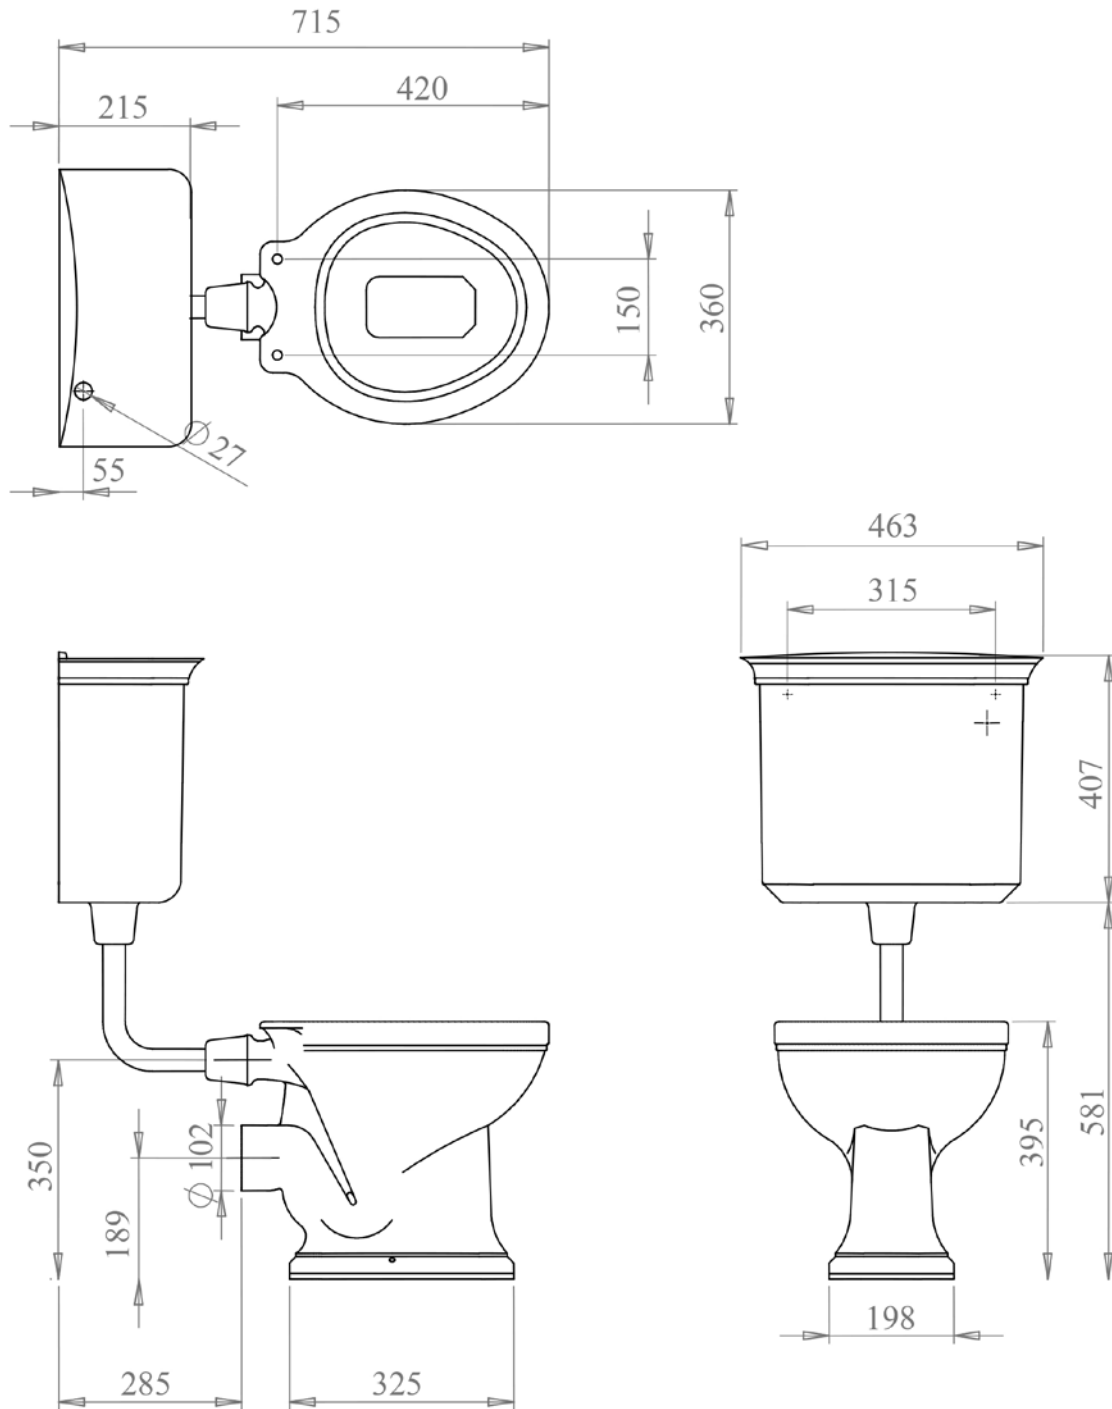

CHARLBURY COLLECTION

SILVERDALE
GREAT BRITAIN

Charlbury Low Level Pan and Cistern

Silverdale Ltd
Silverdale Road,
Newcastle Under Lyme,
Staffordshire,
ST5 6EH.

Telephone: 01782 717 175 Facsimile: 01782 717 166