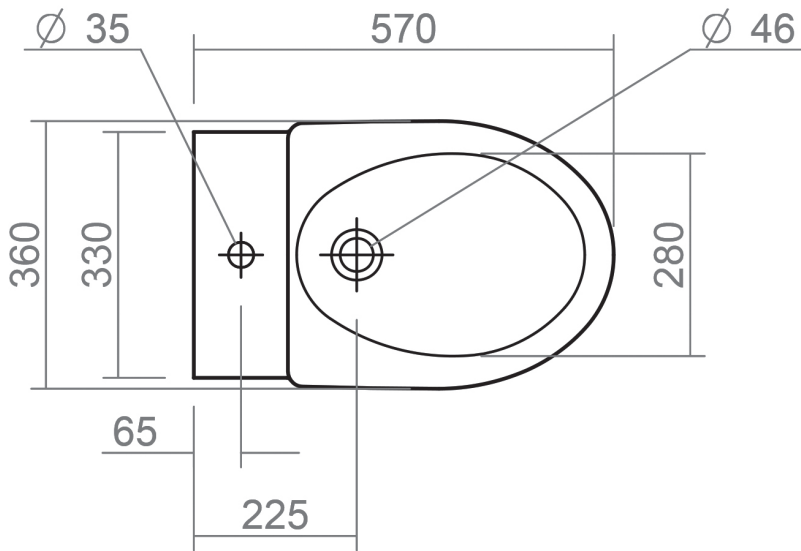

CHARLBURY COLLECTION

SILVERDALE
GREAT BRITAIN

Charlbury Wall Mounted Bidet

Silverdale Ltd
Silverdale Road,
Newcastle Under Lyme,
Staffordshire,
ST5 6EH.
Telephone: 01782 717 175 Facsimile: 01782 717 166
Email: sales@silverdalebathrooms.co.uk
www.silverdalebathrooms.co.uk