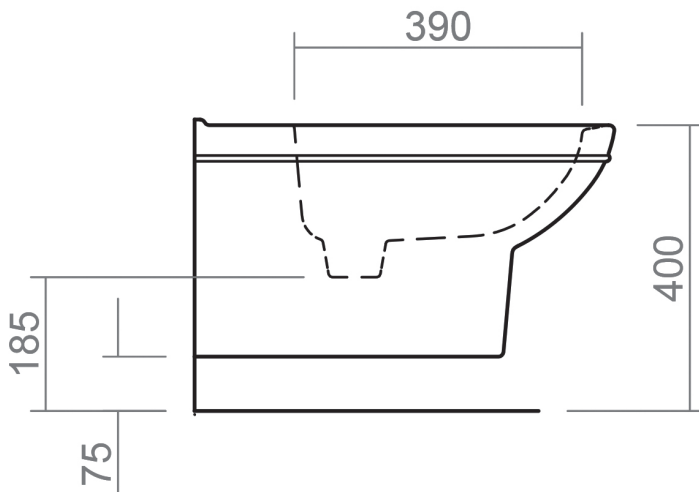

CHARLBURY COLLECTION

SILVERDALE
GREAT BRITAIN

Charlbury Wall Mounted Bidet

Silverdale Ltd
Silverdale Road,
Newcastle Under Lyme,
Staffordshire,
ST5 6EH.
Telephone: 01782 717 175 Facsimile: 01782 717 166
Email: sales@silverdalebathrooms.co.uk
www.silverdalebathrooms.co.uk