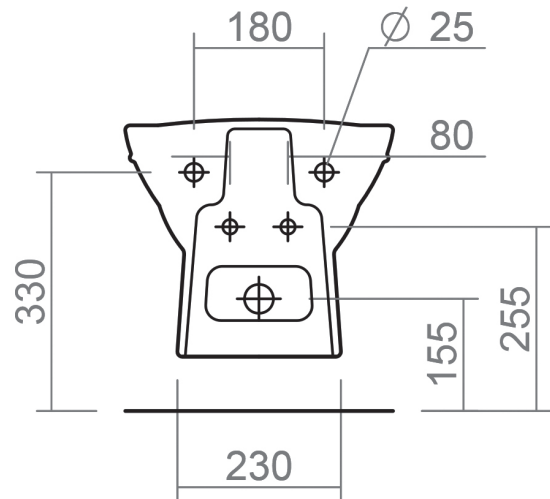

CHARLBURY COLLECTION

SILVERDALE
GREAT BRITAIN

Charlbury Wall Mounted Bidet

Silverdale Ltd
Silverdale Road,
Newcastle Under Lyme,
Staffordshire,
ST5 6EH.
Telephone: 01782 717 175 Facsimile: 01782 717 166
Email: sales@silverdalebathrooms.co.uk
www.silverdalebathrooms.co.uk