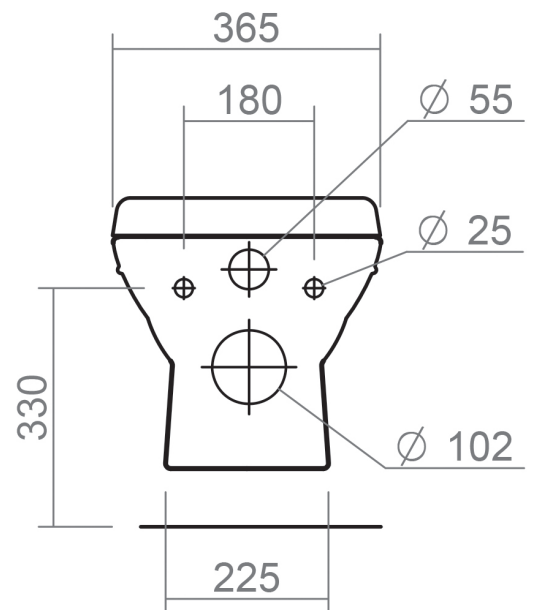

CHARLBURY COLLECTION

SILVERDALE
GREAT BRITAIN

Charlbury Wall Mounted Pan

Silverdale Ltd
Silverdale Road,
Newcastle Under Lyme,
Staffordshire,
ST5 6EH.

Telephone: 01782 717 175 Facsimile: 01782 717 166

Email: sales@silverdalebathrooms.co.uk