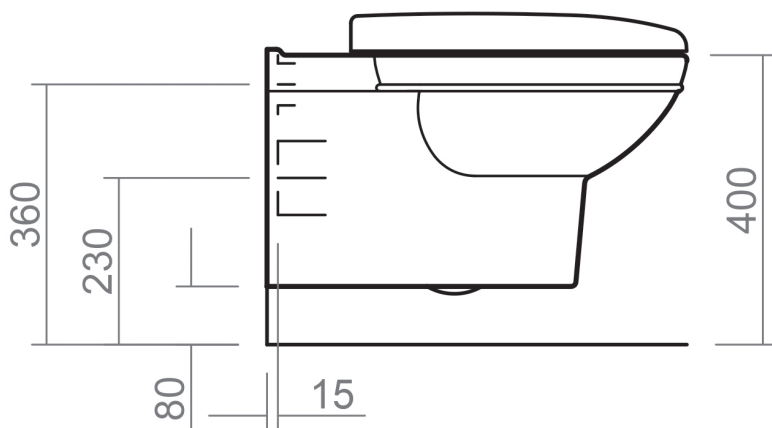

CHARLBURY COLLECTION

SILVERDALE
GREAT BRITAIN

Charlbury Wall Mounted Pan

Silverdale Ltd
Silverdale Road,
Newcastle Under Lyme,
Staffordshire,
ST5 6EH.

Telephone: 01782 717 175 Facsimile: 01782 717 166

Email: sales@silverdalebathrooms.co.uk