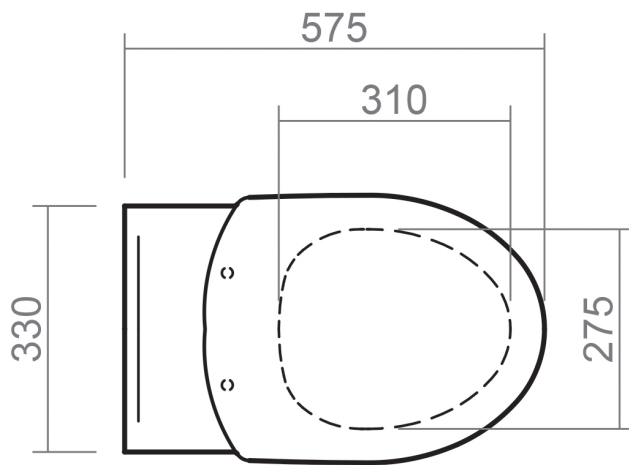

CHARLBURY COLLECTION

SILVERDALE
GREAT BRITAIN

Charlbury Wall Mounted Pan

Silverdale Ltd
Silverdale Road,
Newcastle Under Lyme,
Staffordshire,
ST5 6EH.

Telephone: 01782 717 175 Facsimile: 01782 717 166

Email: sales@silverdalebathrooms.co.uk