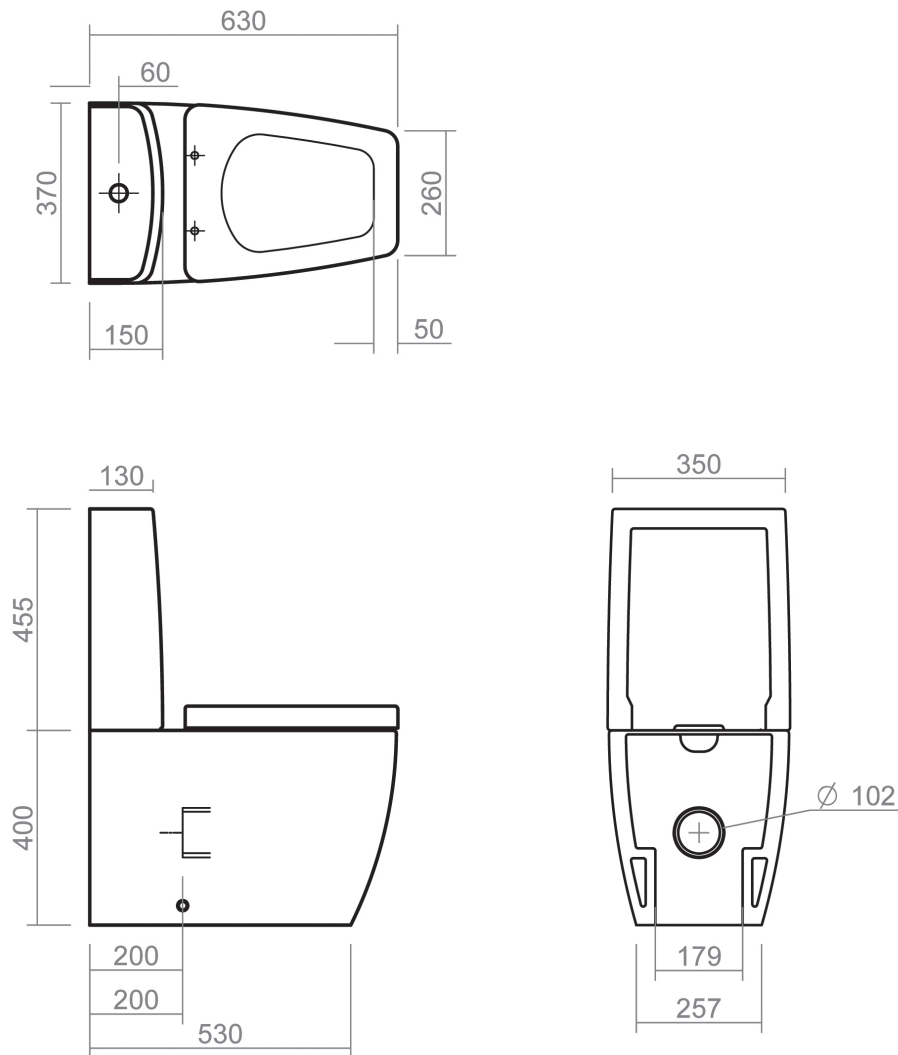

HENLEY

COLLECTION

SILVERDALE
GREAT BRITAIN

Close coupled WC pan and shrouded cistern

Silverdale Ltd
Silverdale Road,
Newcastle Under Lyme,
Staffordshire,
ST5 6EH.

Telephone: 01782 717 175 Facsimile: 01782 717 166