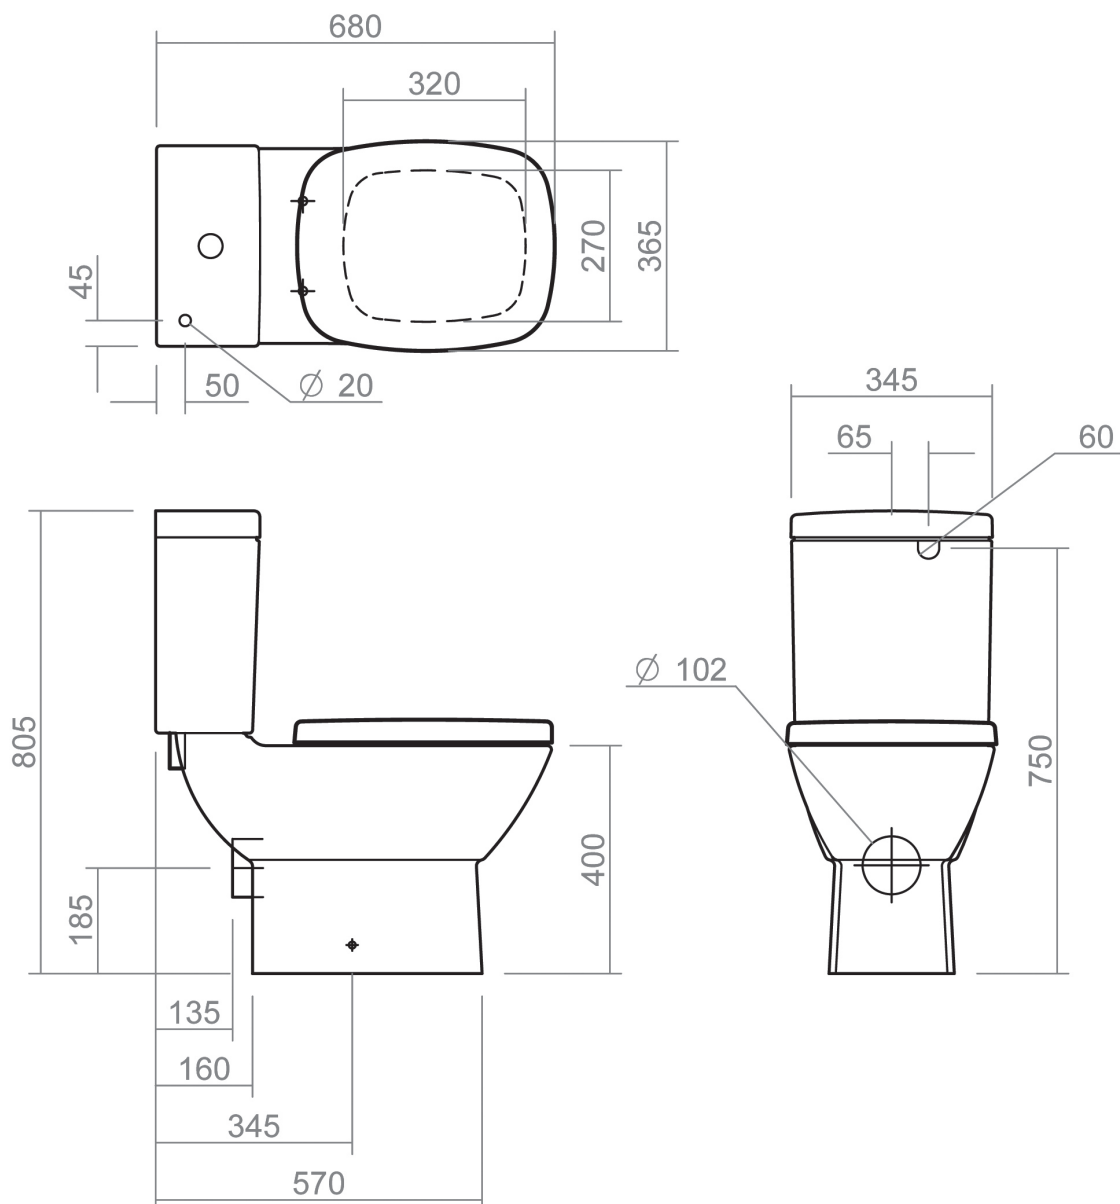

ASCOT COLLECTION

SILVERDALE
GREAT BRITAIN

Close coupled pan and cistern

Silverdale Lt.,
Silverdale Road,
Newcastle Under Lyme,
Staffordshire,
ST5 6EH.

Telephone: 01782 717 175 Facsimile: 01782 717 166

Email: sales@silverdalebathrooms.co.uk