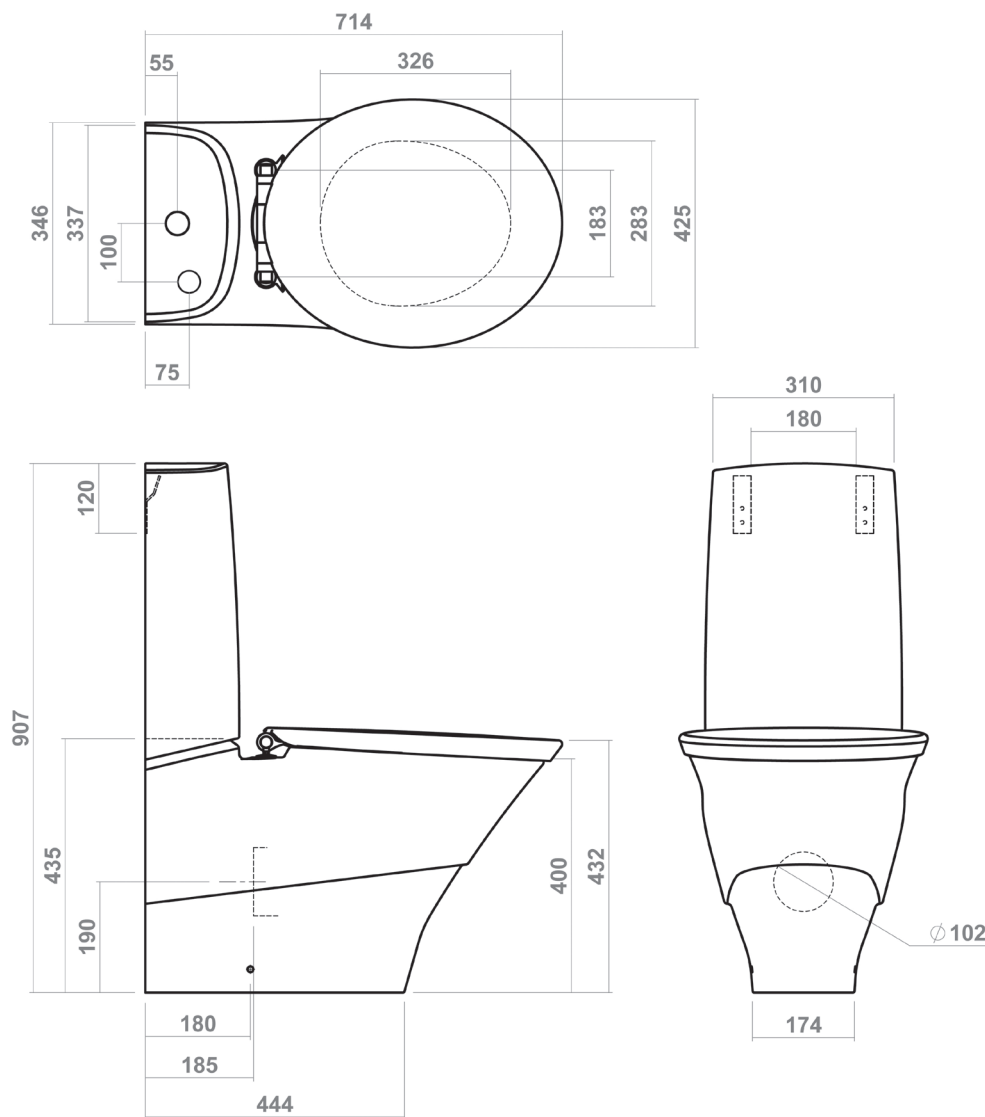

OXBRIDGE COLLECTION

SILVERDALE
GREAT BRITAIN

Close coupled pan and cistern

Silverdale Ltd
Silverdale Road,
Newcastle Under Lyme,
Staffordshire,
ST5 6EH.

Telephone: 01782 717 175 Facsimile: 01782 717 166

Email: sales@silverdalebathrooms.co.uk