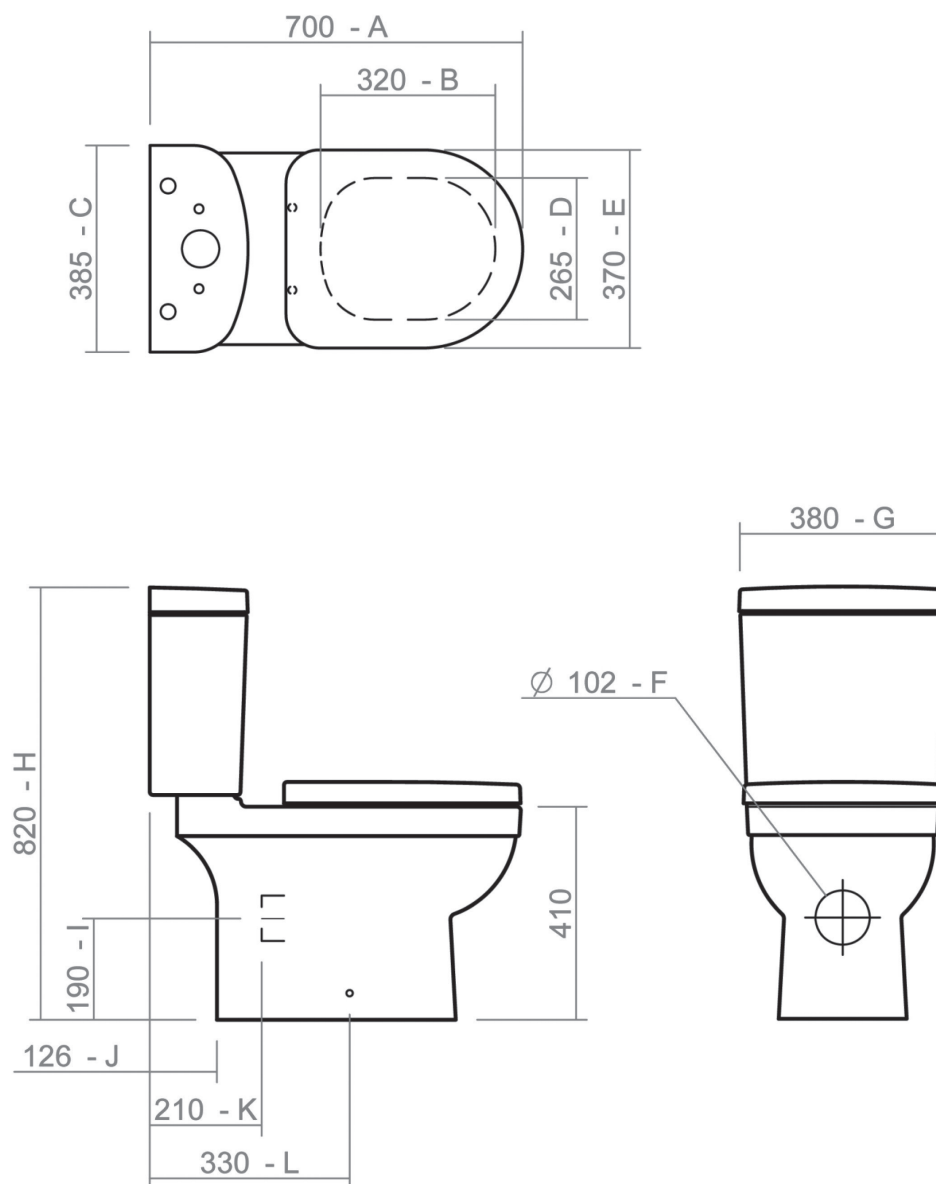

# RICHMOND COLLECTION

SILVERDALE  
GREAT BRITAIN

Close coupled pan and cistern

Silverdale Ltd  
Silverdale Road,  
Newcastle Under Lyme,  
Staffordshire,  
ST5 6EH.

Telephone: 01782 717 175 Facsimile: 01782 717 166