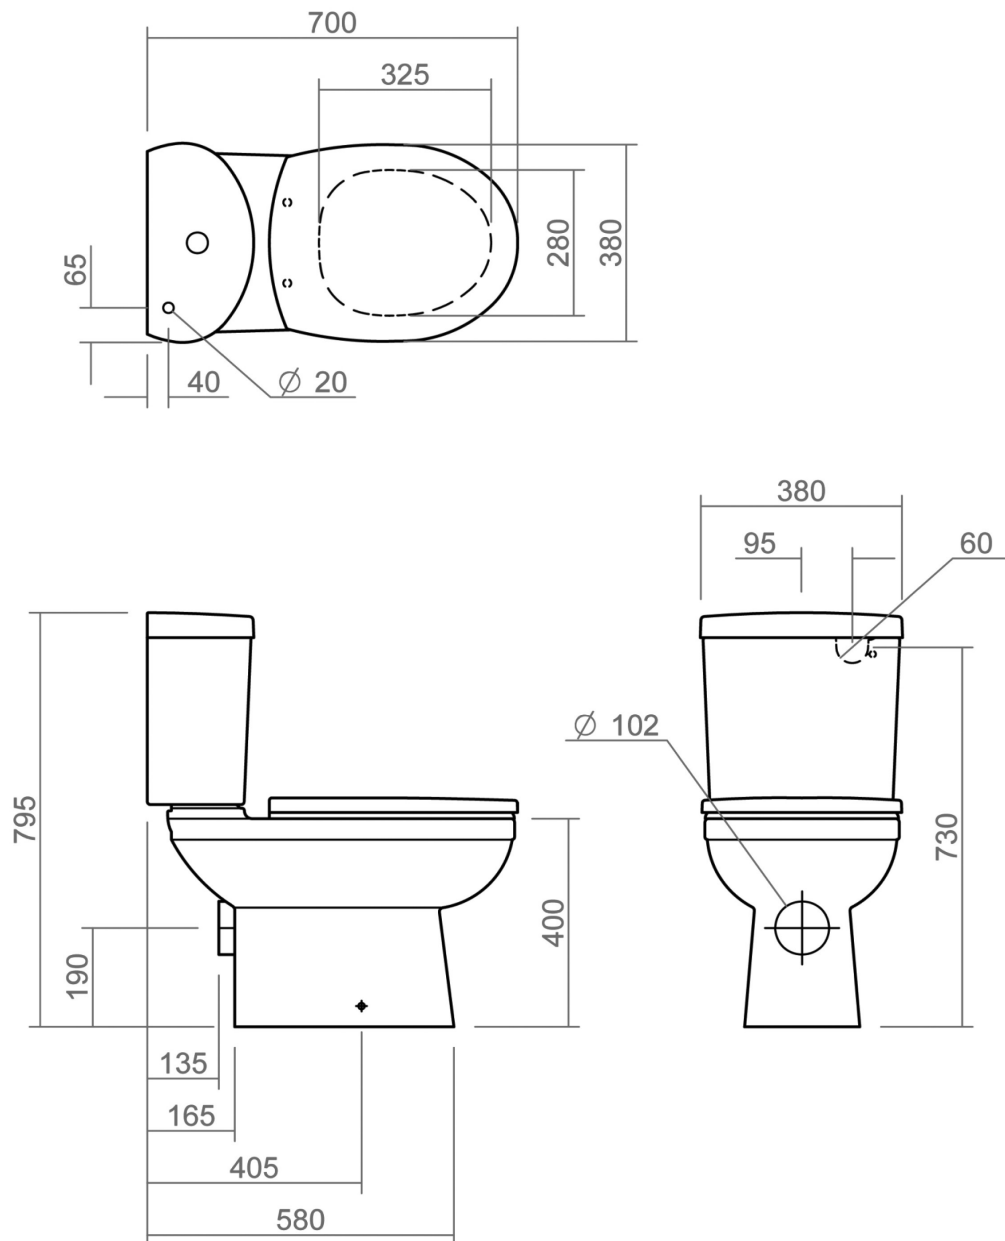

THAMES COLLECTION

SILVERDALE
GREAT BRITAIN

Close coupled pan and cistern

Silverdale Ltd
Silverdale Road,
Newcastle Under Lyme,
Staffordshire,
ST5 6EH.

Telephone: 01782 717 175 Facsimile: 01782 717 166

Email: sales@silverdalebathrooms.co.uk