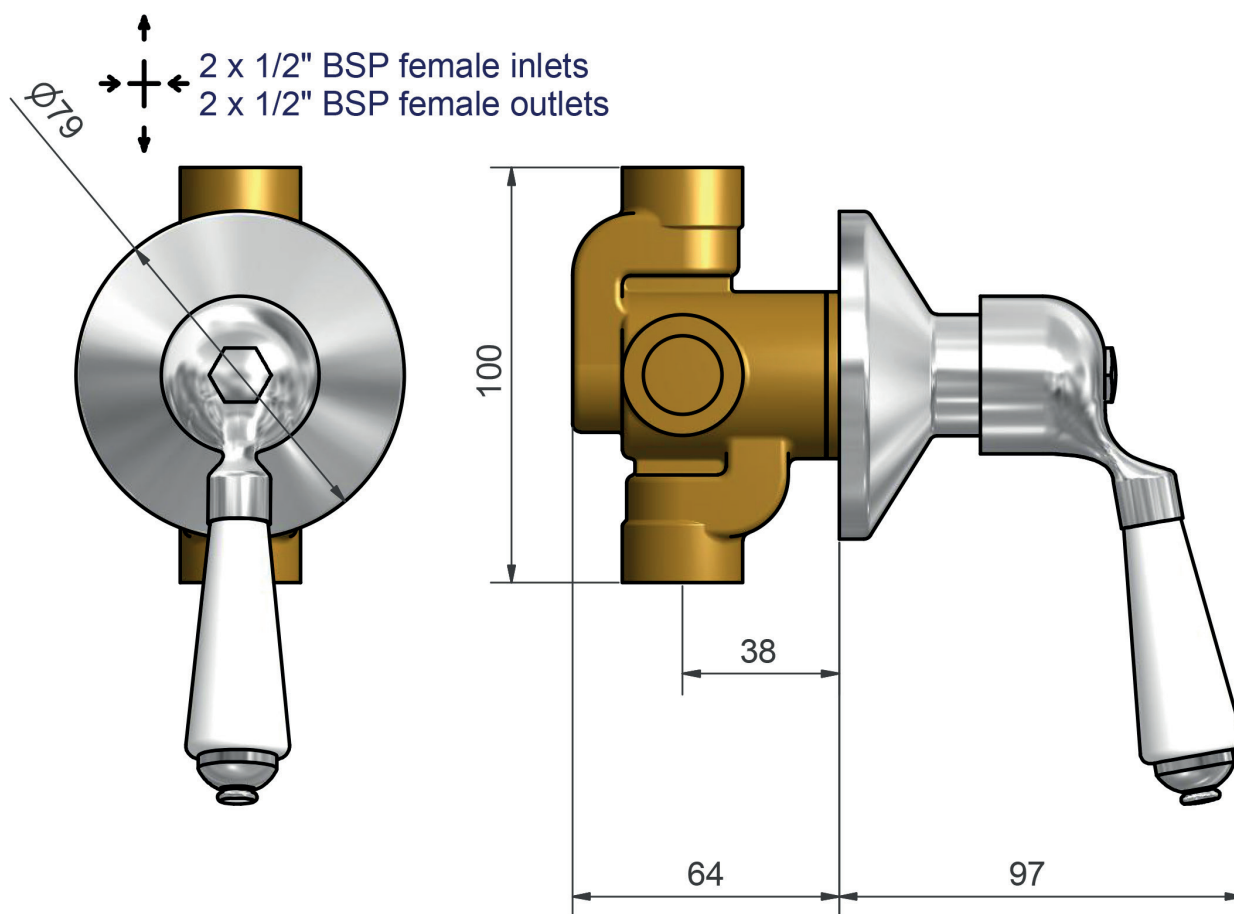

SHOWERING COLLECTION

SILVERDALE
GREAT BRITAIN

Concealed shower - Diverter

Silverdale Ltd
Silverdale Road,
Newcastle Under Lyme,
Staffordshire,
ST5 6EH.
Telephone: 01782 717 175 Facsimile: 01782 717 166
Email: sales@silverdalebathrooms.co.uk
www.silverdalebathrooms.co.uk