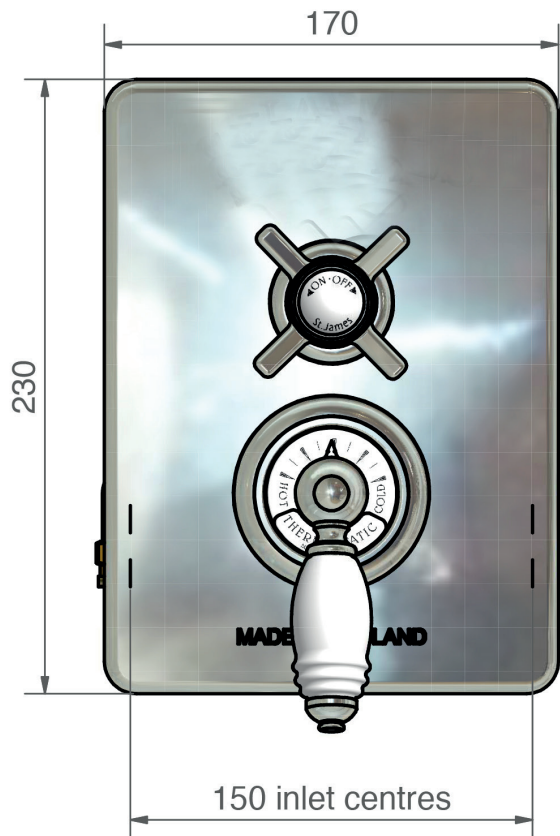

# SHOWERING COLLECTION

SILVERDALE  
GREAT BRITAIN

Concealed thermostatic - shower plate

Supply connections are 15mm compression, and can be swivelled for top, bottom or through wall feed. Hot is on left, cold is on the right (viewed from front).