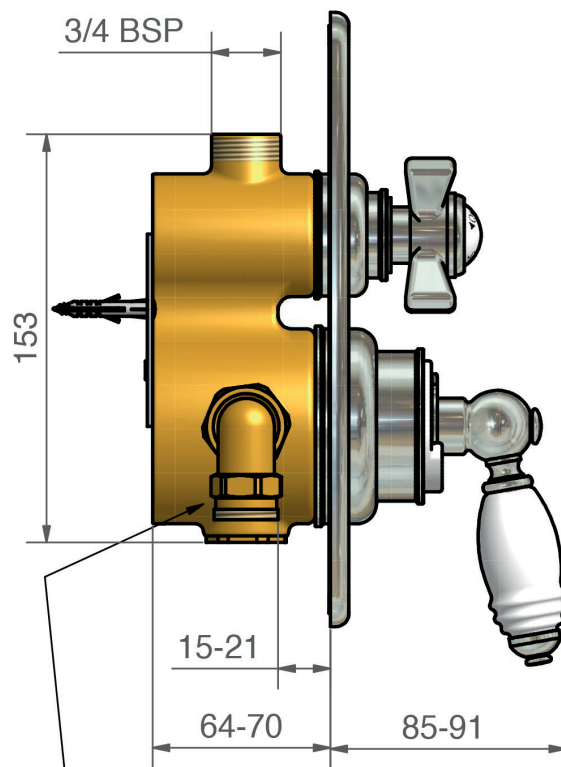

# SHOWERING COLLECTION

SILVERDALE  
GREAT BRITAIN

Concealed thermostatic - shower plate

Supply connections are 15mm compression, and can be swivelled for top, bottom or through wall feed. Hot is on left, cold is on the right (viewed from front).