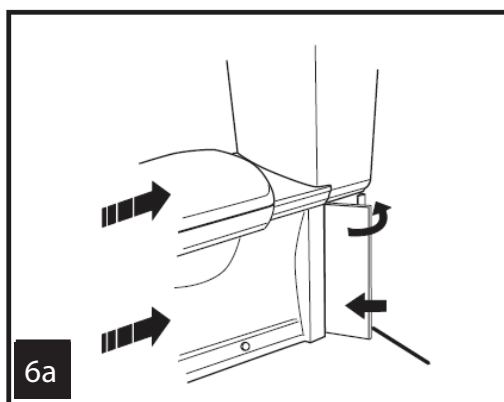

Installation Instructions

DAMEA W.C

4a

Fix the bracket to the wall

4b

5a

The wall brackets can be slacked off to provide any minor adjustments

5b

6a

Move the w.c back to the position marked previously.

Insert and pivot the infill panel to locate the magnets onto the wall bracket.

6b

Silverdale Bathrooms

Silverdale Road, Newcastle Under Lyme, Staffordshire, ST5 6EL.
Telephone: 01782 717175 Facsimile: 01782 717166
Email: sales@silverdalebathrooms.co.uk
www.silverdalebathrooms.co.uk