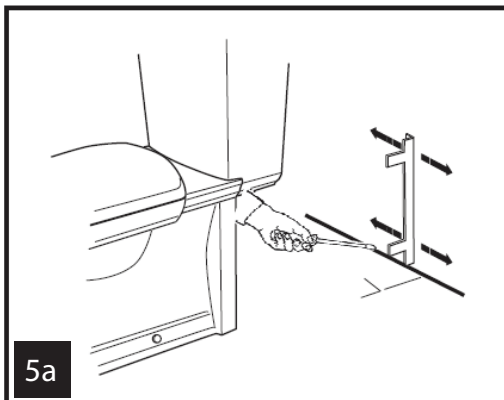

Installation Instructions

DAMEA W.C

4a

Fix the bracket to the wall

4b

5a

The wall brackets can be slacked off to provide any minor adjustments

5b

6a

Move the w.c back to the position marked previously.

Insert and pivot the infill panel to locate the magnets onto the wall bracket.

6b

Silverdale Bathrooms

Silverdale Road, Newcastle Under Lyme, Staffordshire, ST5 6EL.
Telephone: 01782 717175 Facsimile: 01782 717166
Email: sales@silverdalebathrooms.co.uk
www.silverdalebathrooms.co.uk