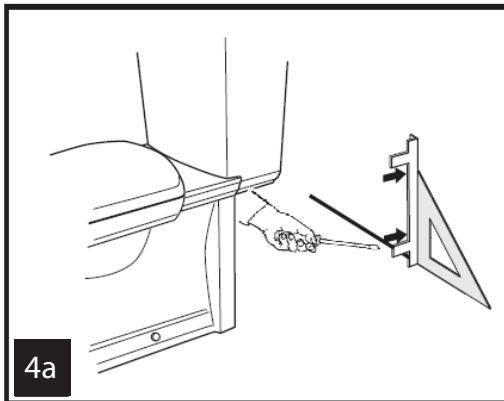

Installation Instructions

DAMEA W.C

4a

Fix the bracket to the wall

4b

5a

The wall brackets can be slacked off to provide any minor adjustments

5b

6a

Move the w.c back to the position marked previously.

Insert and pivot the infill panel to locate the magnets onto the wall bracket.

6b

Silverdale Bathrooms

Silverdale Road, Newcastle Under Lyme, Staffordshire, ST5 6EL.
Telephone: 01782 717175 Facsimile: 01782 717166
Email: sales@silverdalebathrooms.co.uk
www.silverdalebathrooms.co.uk