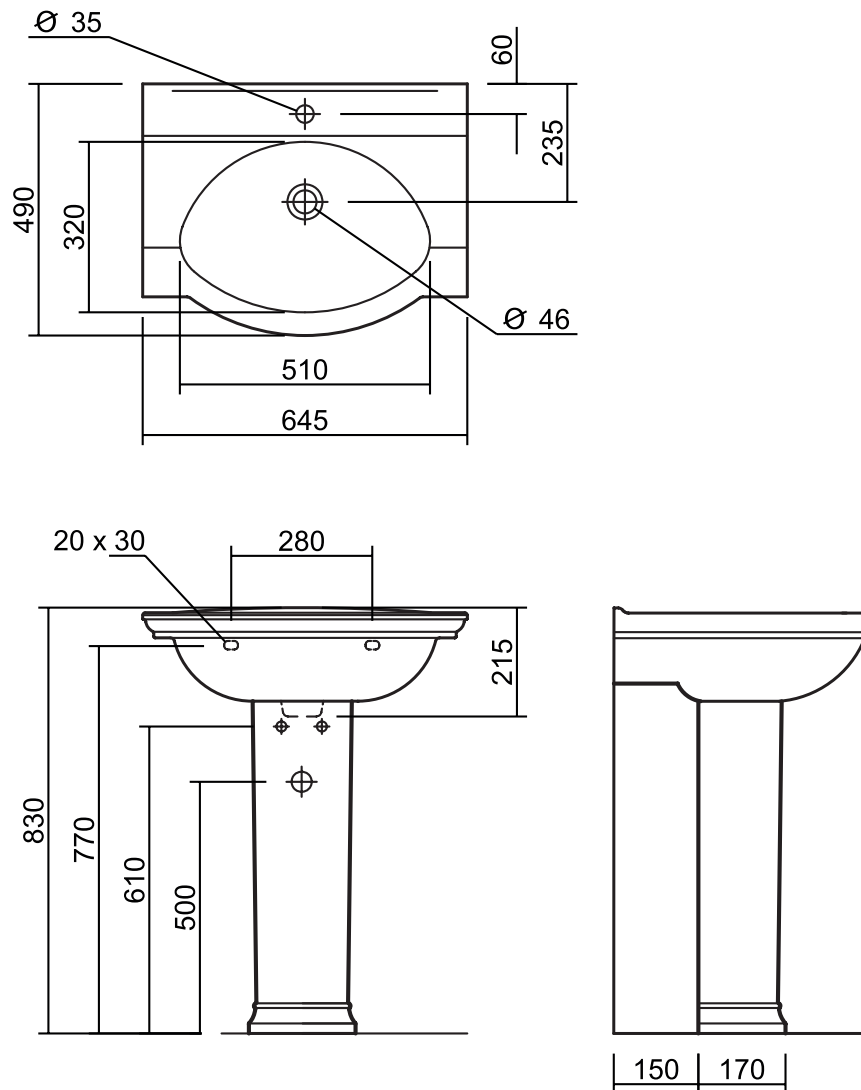

Damea 650mm Basin with Full Pedestal (0,1 or 3 Tap Holes)

Silverdale Bathrooms

Silverdale Road, Newcastle Under Lyme, Staffordshire, ST5 6EL.

Telephone: 01782 717175 Facsimile: 01782 717166

Email: sales@silverdalebathrooms.co.uk