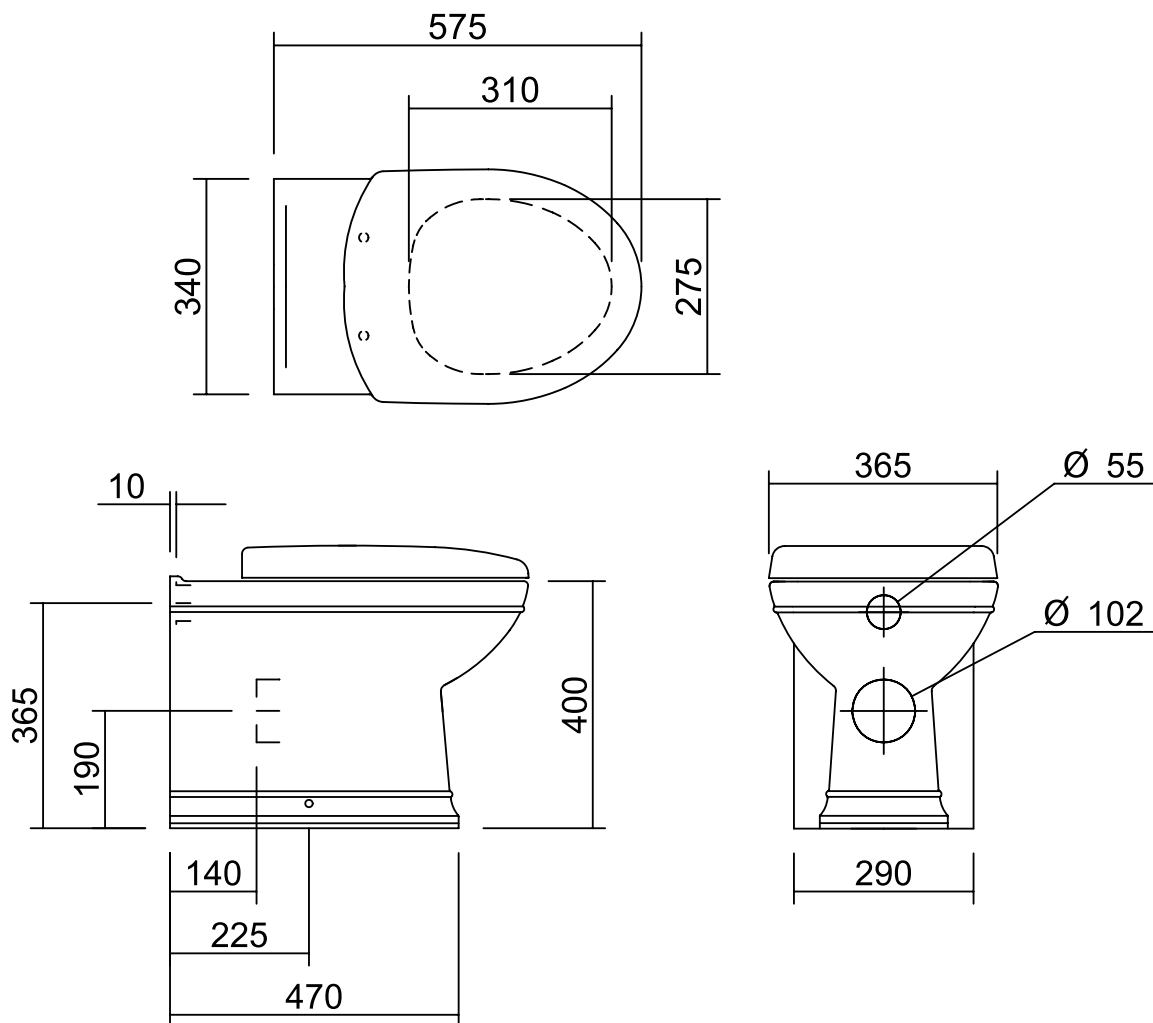

Damea Back to Wall WC Pan

Silverdale Bathrooms

Silverdale Road, Newcastle Under Lyme, Staffordshire, ST5 6EL.

Telephone: 01782 717175 Facsimile: 01782 717166

Email: sales@silverdalebathrooms.co.uk

www.silverdalebathrooms.co.uk