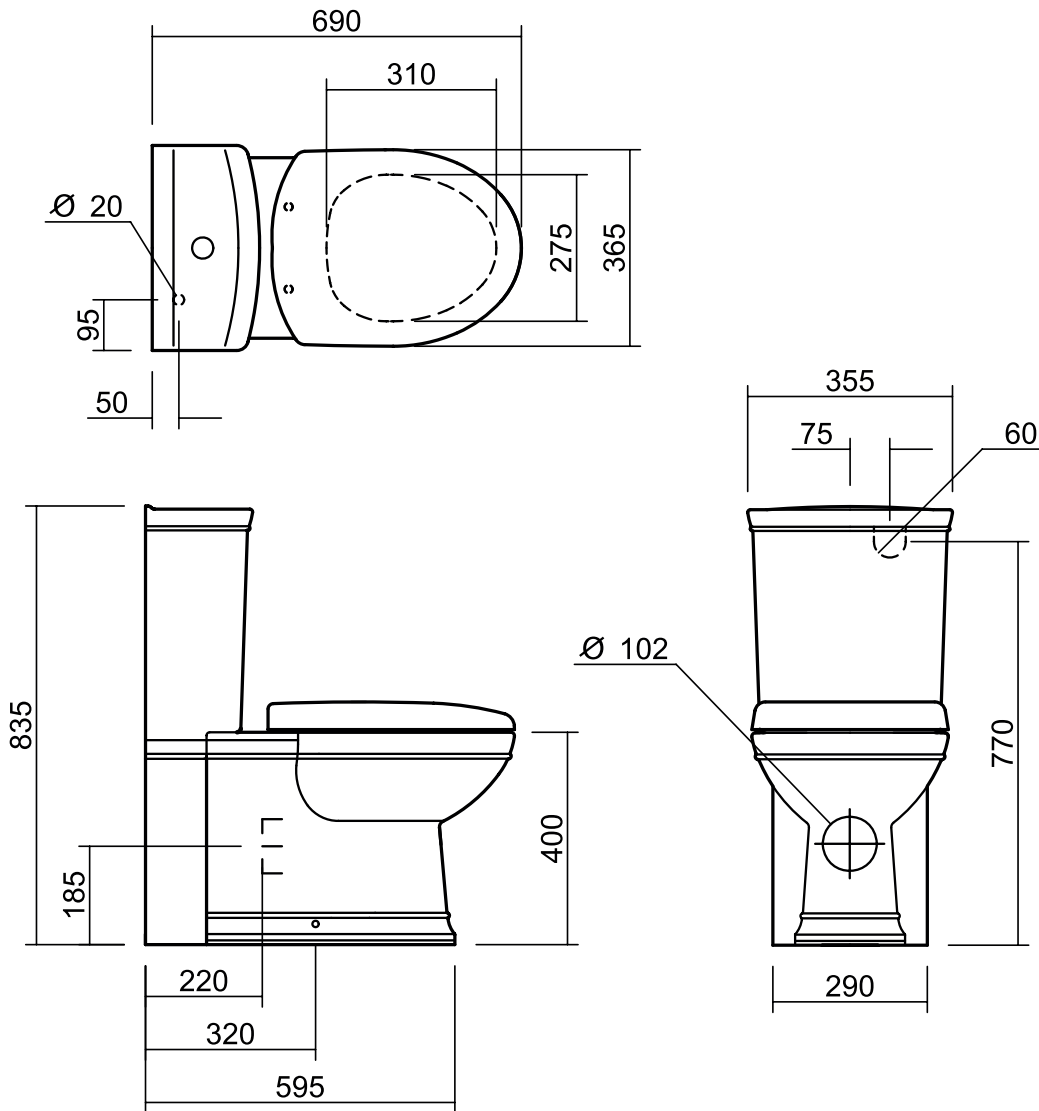

Damea Close Coupled Pan & Cistern

Silverdale Bathrooms

Silverdale Road, Newcastle Under Lyme, Staffordshire, ST5 6EL.

Telephone: 01782 717175 Facsimile: 01782 717166

Email: sales@silverdalebathrooms.co.uk