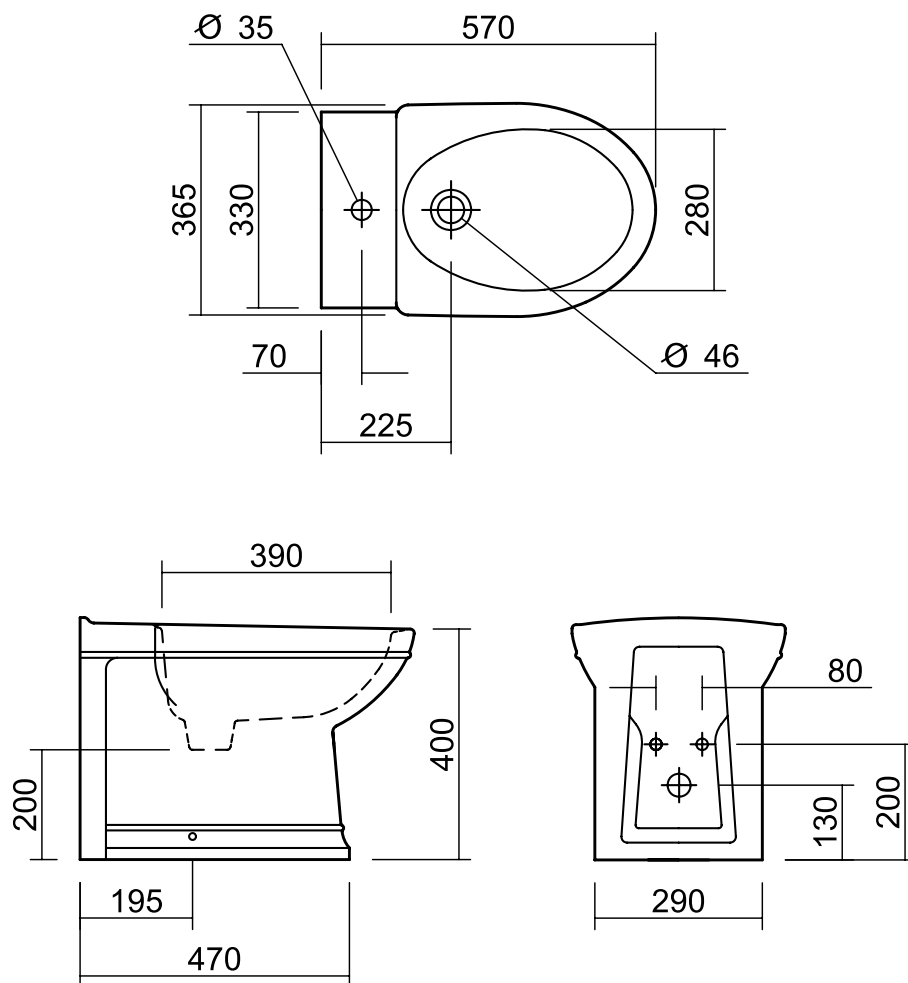

Damea Freestanding/Back to Wall Bidet (1 Tap Hole)

Silverdale Bathrooms

Silverdale Road, Newcastle Under Lyme, Staffordshire, ST5 6EL.

Telephone: 01782 717175 Facsimile: 01782 717166

Email: sales@silverdalebathrooms.co.uk