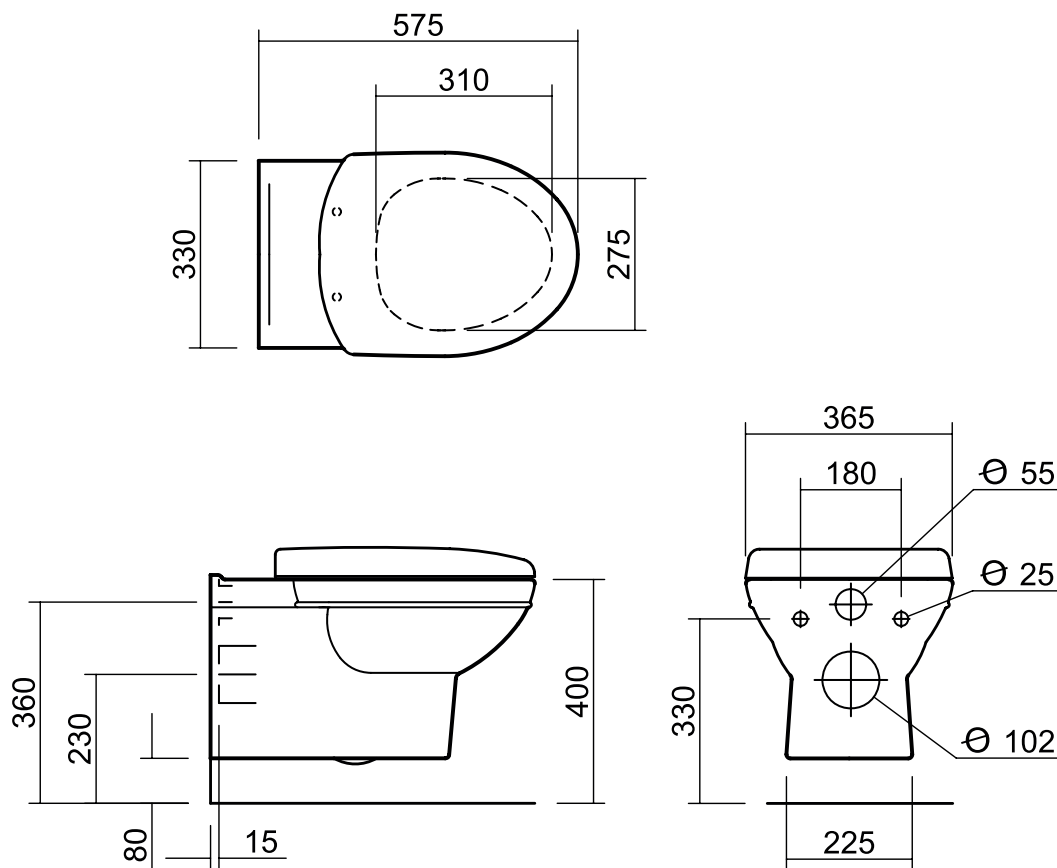

Damea Wall Mounted WC Pan

Silverdale Bathrooms

Silverdale Road, Newcastle Under Lyme, Staffordshire, ST5 6EL.

Telephone: 01782 717175 Facsimile: 01782 717166

Email: sales@silverdalebathrooms.co.uk

www.silverdalebathrooms.co.uk