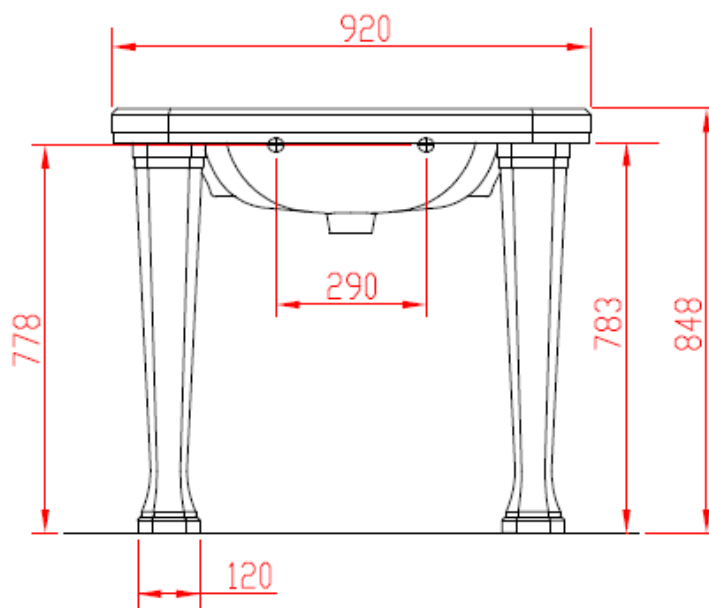

EMPIRE

COLLECTION

SILVERDALE
GREAT BRITAIN

Empire 920 Basin on Ceramic Legs

Silverdale Ltd
Silverdale Road,
Newcastle Under Lyme,
Staffordshire,
ST5 6EH.

Telephone: 01782 717 175 Facsimile: 01782 717 166

Email: sales@silverdalebathrooms.co.uk