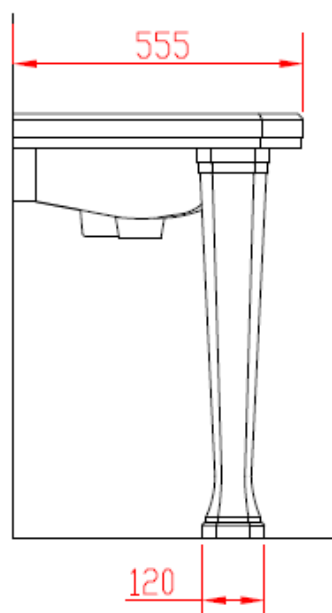

EMPIRE

COLLECTION

SILVERDALE
GREAT BRITAIN

Empire 920 Basin on Ceramic Legs

Silverdale Ltd
Silverdale Road,
Newcastle Under Lyme,
Staffordshire,
ST5 6EH.

Telephone: 01782 717 175 Facsimile: 01782 717 166

Email: sales@silverdalebathrooms.co.uk