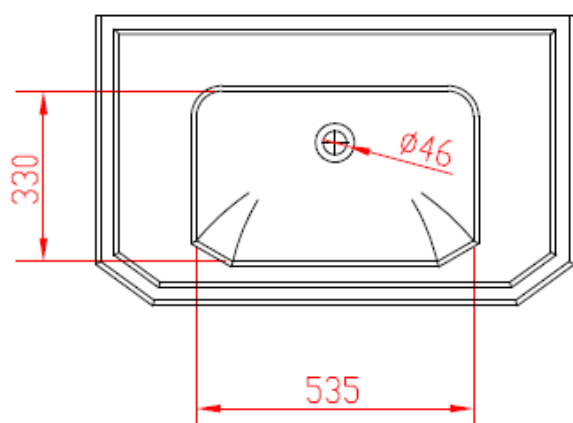

EMPIRE

COLLECTION

SILVERDALE
GREAT BRITAIN

Empire 920 Basin on Ceramic Legs

Silverdale Ltd
Silverdale Road,
Newcastle Under Lyme,
Staffordshire,
ST5 6EH.

Telephone: 01782 717 175 Facsimile: 01782 717 166

Email: sales@silverdalebathrooms.co.uk