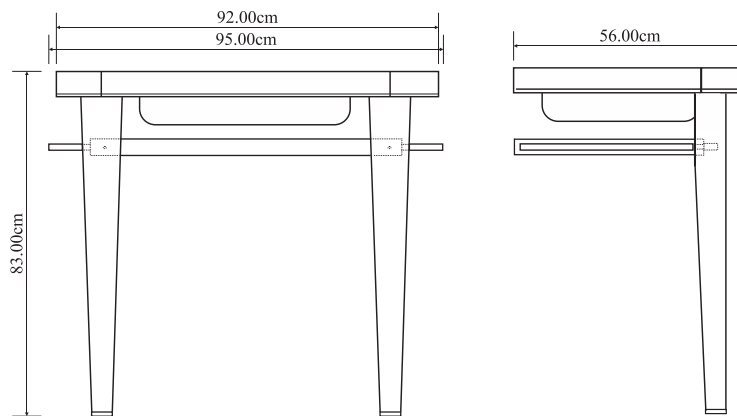

## Empire Wood/Chrome Basin Stand

FRONT

SIDE

REAR