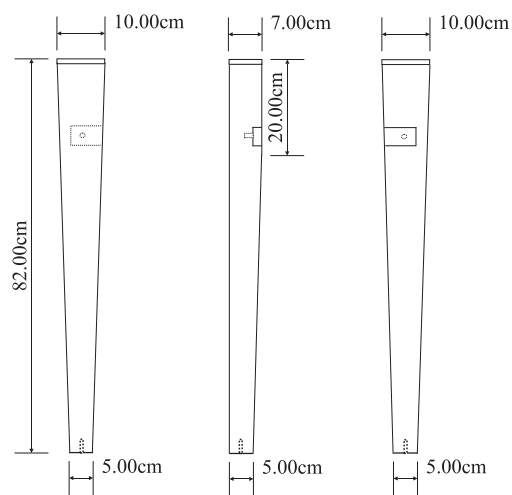

## Empire Wood/Chrome Basin Stand

FRONT

SIDE

REAR