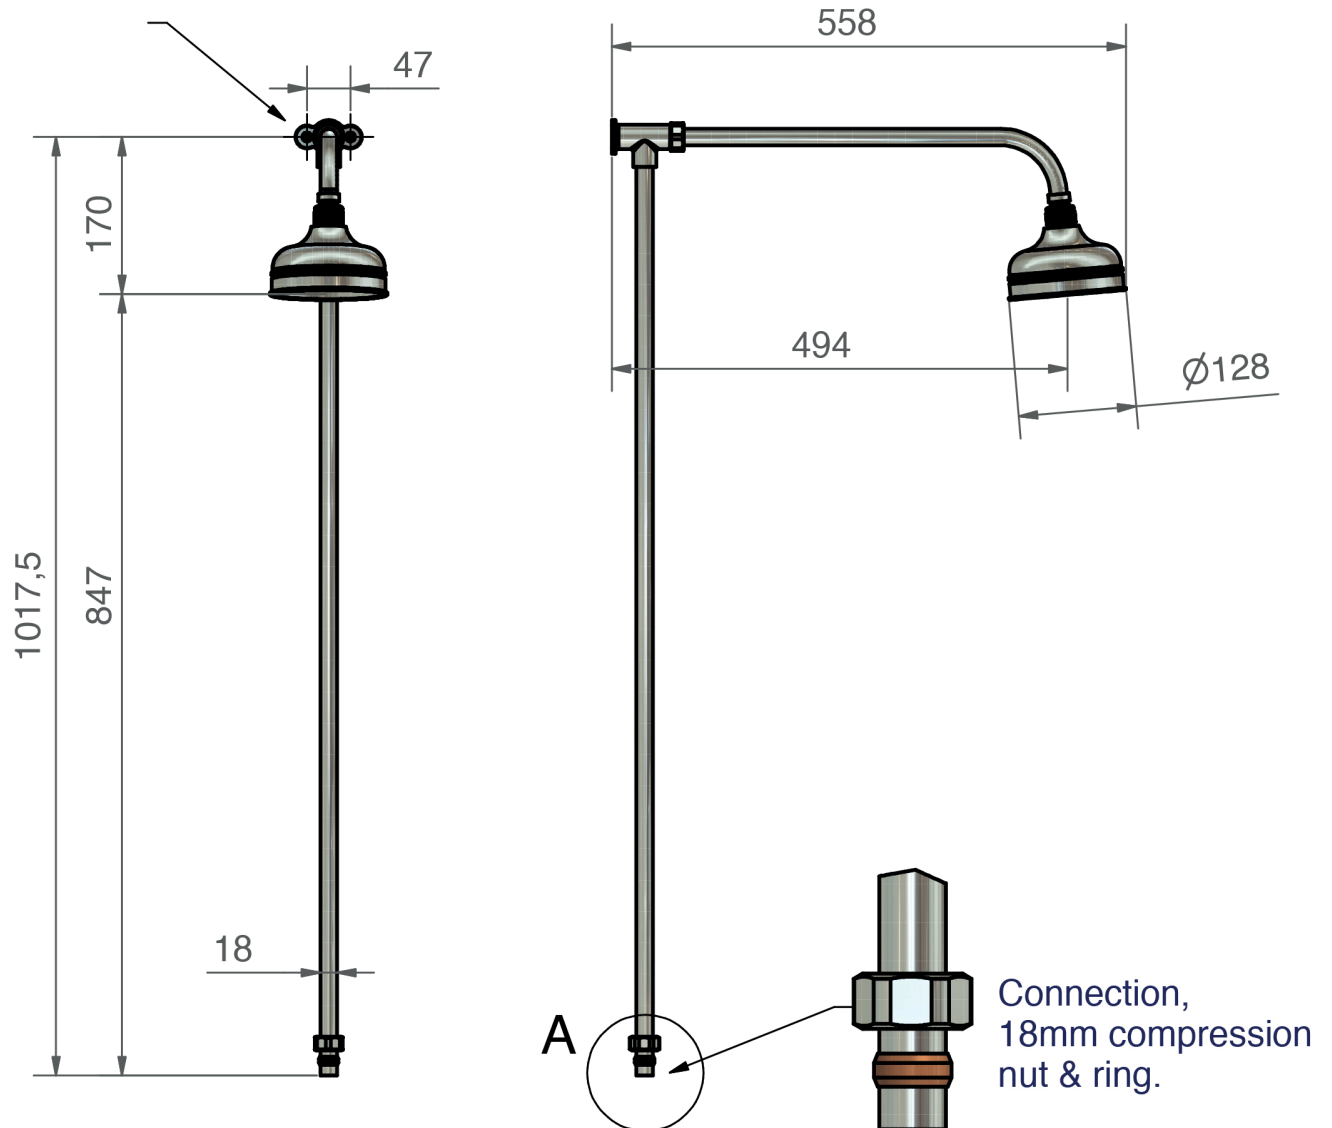

SHOWERING COLLECTION

SILVERDALE
GREAT BRITAIN

Exposed thermostatic shower - arm and riser

Silverdale Ltd
Silverdale Road,
Newcastle Under Lyme,
Staffordshire,
ST5 6EH.
Telephone: 01782 717 175 Facsimile: 01782 717 166
Email: sales@silverdalebathrooms.co.uk
www.silverdalebathrooms.co.uk