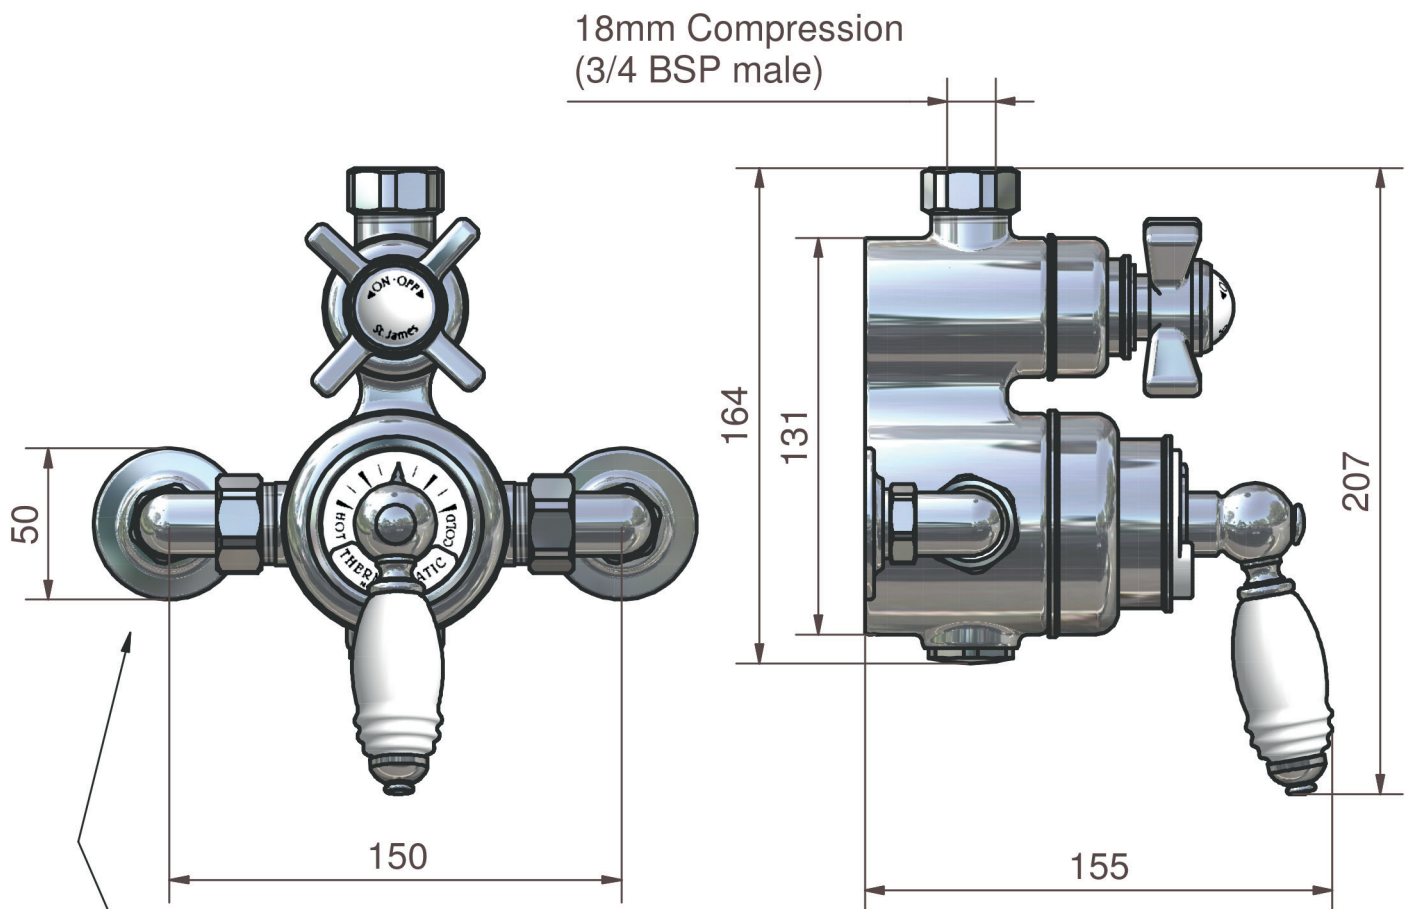

SHOWERING COLLECTION

SILVERDALE
GREAT BRITAIN

Exposed thermostatic shower - control

Supply connections are 15mm compression, and can be swivelled for top, bottom or through wall feed. Hot is on left, cold is on the right (viewed from front).

For through wall supplies 17mm lengths of 15mm copper protruding from finished wall face are required.