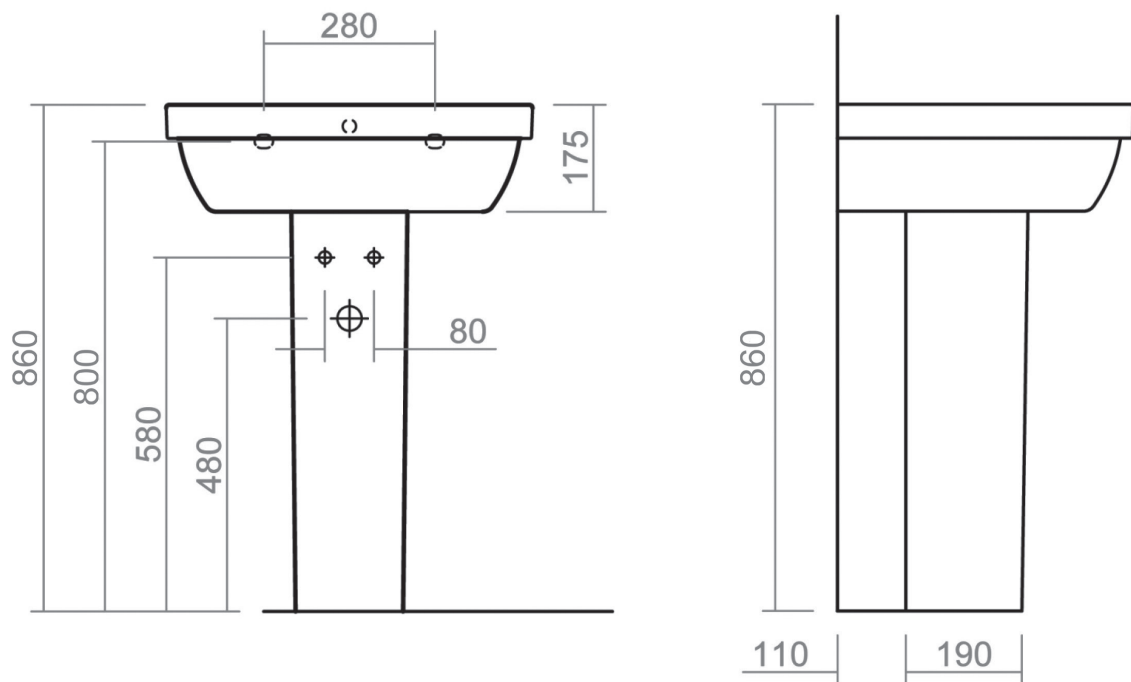

RICHMOND COLLECTION

Full tall pedestal

Silverdale Ltd
Silverdale Road,
Newcastle Under Lyme,
Staffordshire,
ST5 6EH.

Telephone: 01782 717 175 Facsimile: 01782 717 166

Email: sales@silverdalebathrooms.co.uk