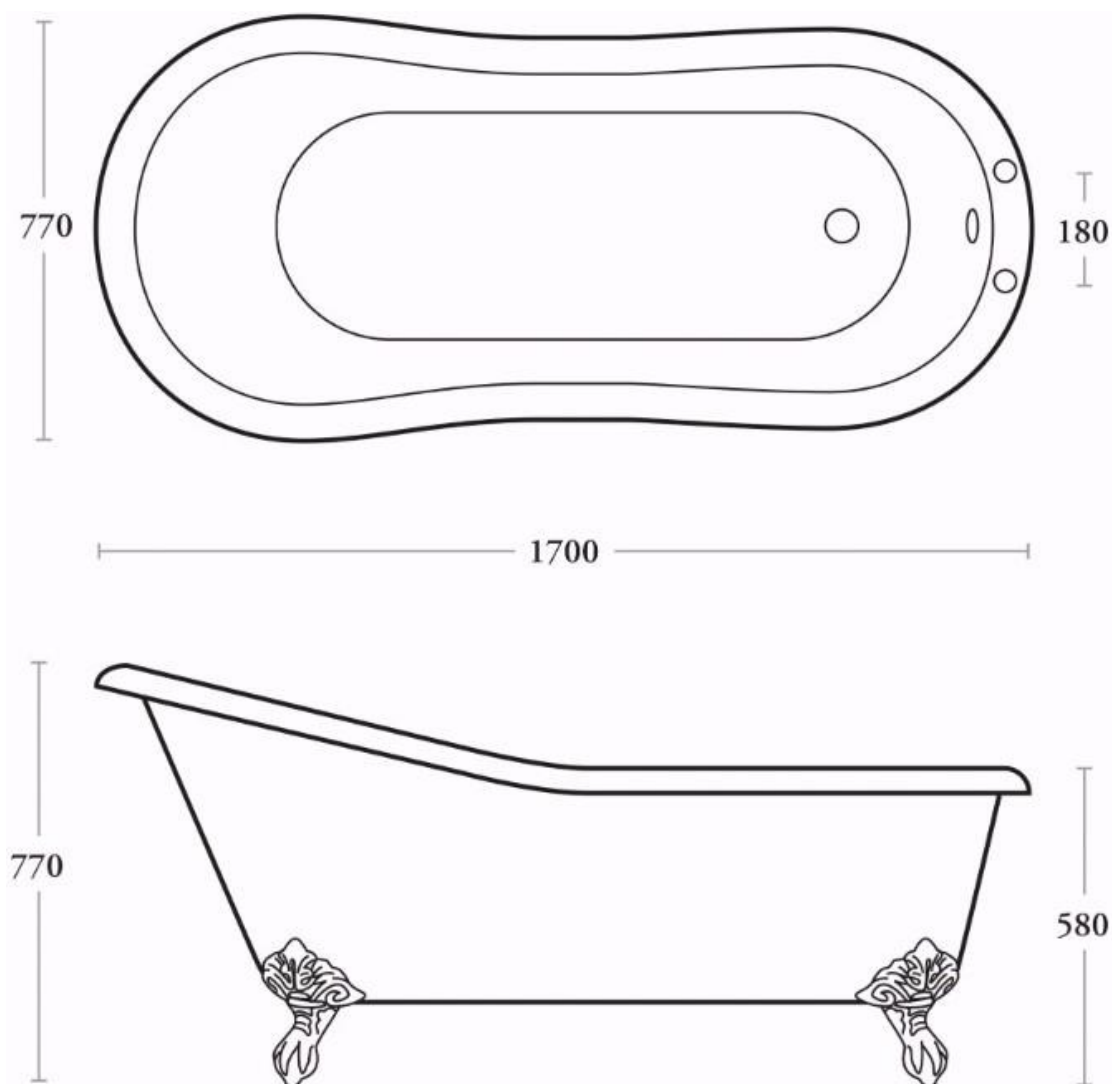

# BATH

## COLLECTION

SILVERDALE  
GREAT BRITAIN

Ginevra 1700 Cast Iron Bath

Silverdale Ltd  
Silverdale Road,  
Newcastle Under Lyme,  
Staffordshire,  
ST5 6EH.

Telephone: 01782 717 175 Facsimile: 01782 717 166