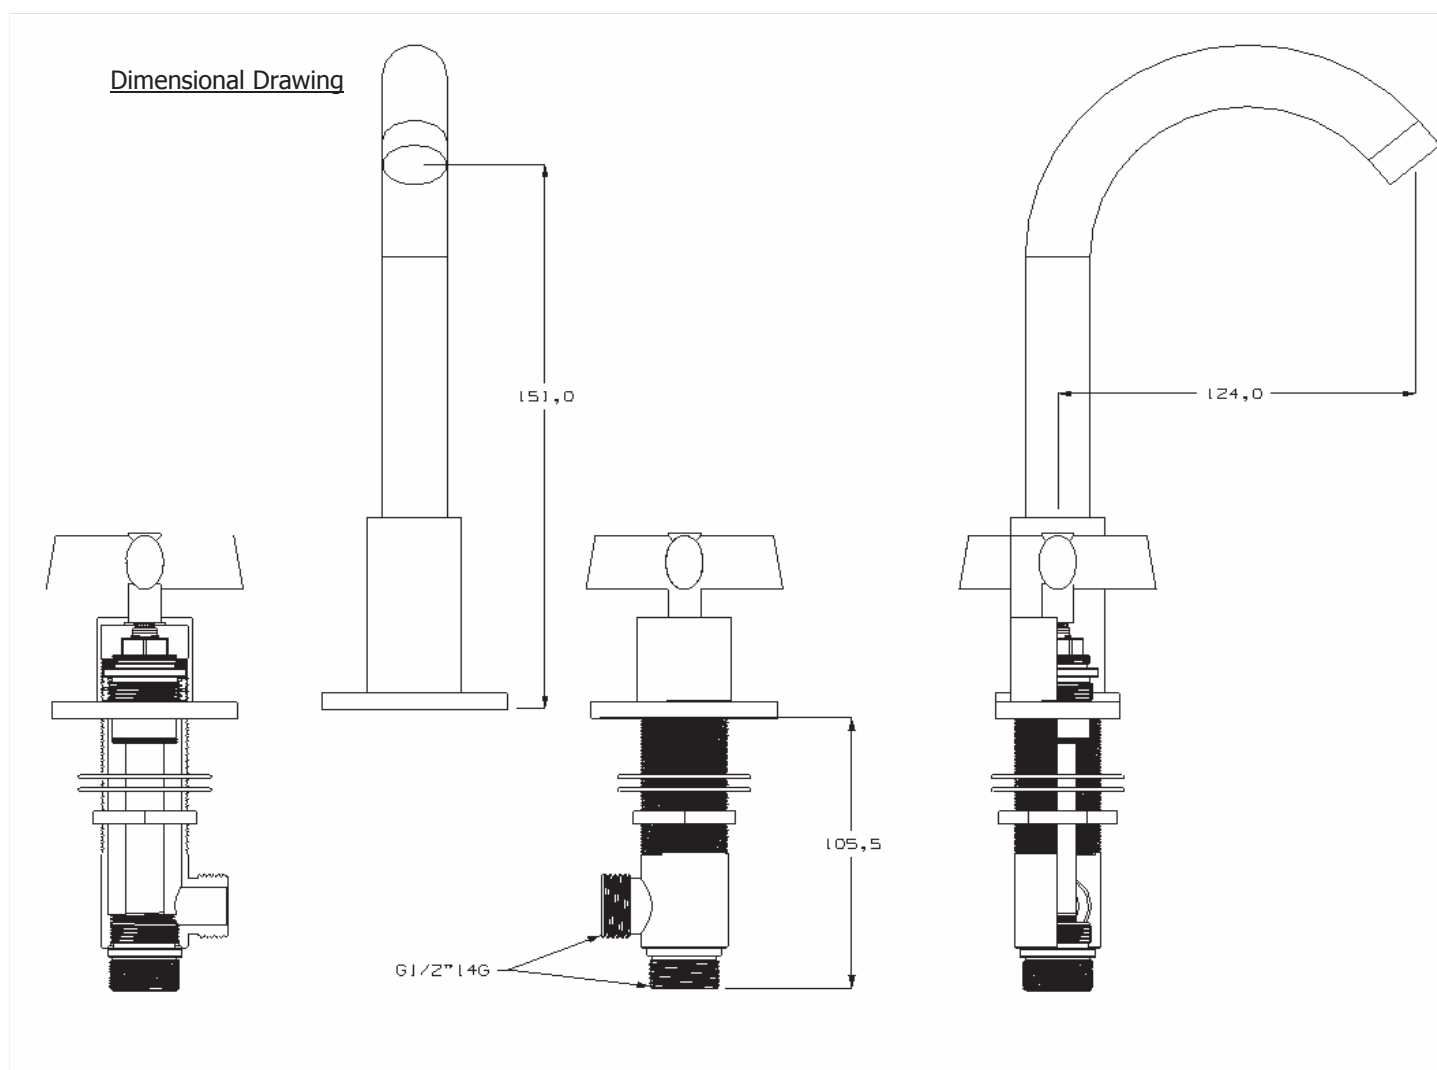

## Highgrove 3 hole basin deck

Silverdale Ltd  
Silverdale Road,  
Newcastle Under Lyme,  
Staffordshire,  
ST5 6EH.

Telephone: 01782 717 175 Facsimile: 01782 717 166

Email: [sales@silverdalebathrooms.co.uk](mailto:sales@silverdalebathrooms.co.uk)