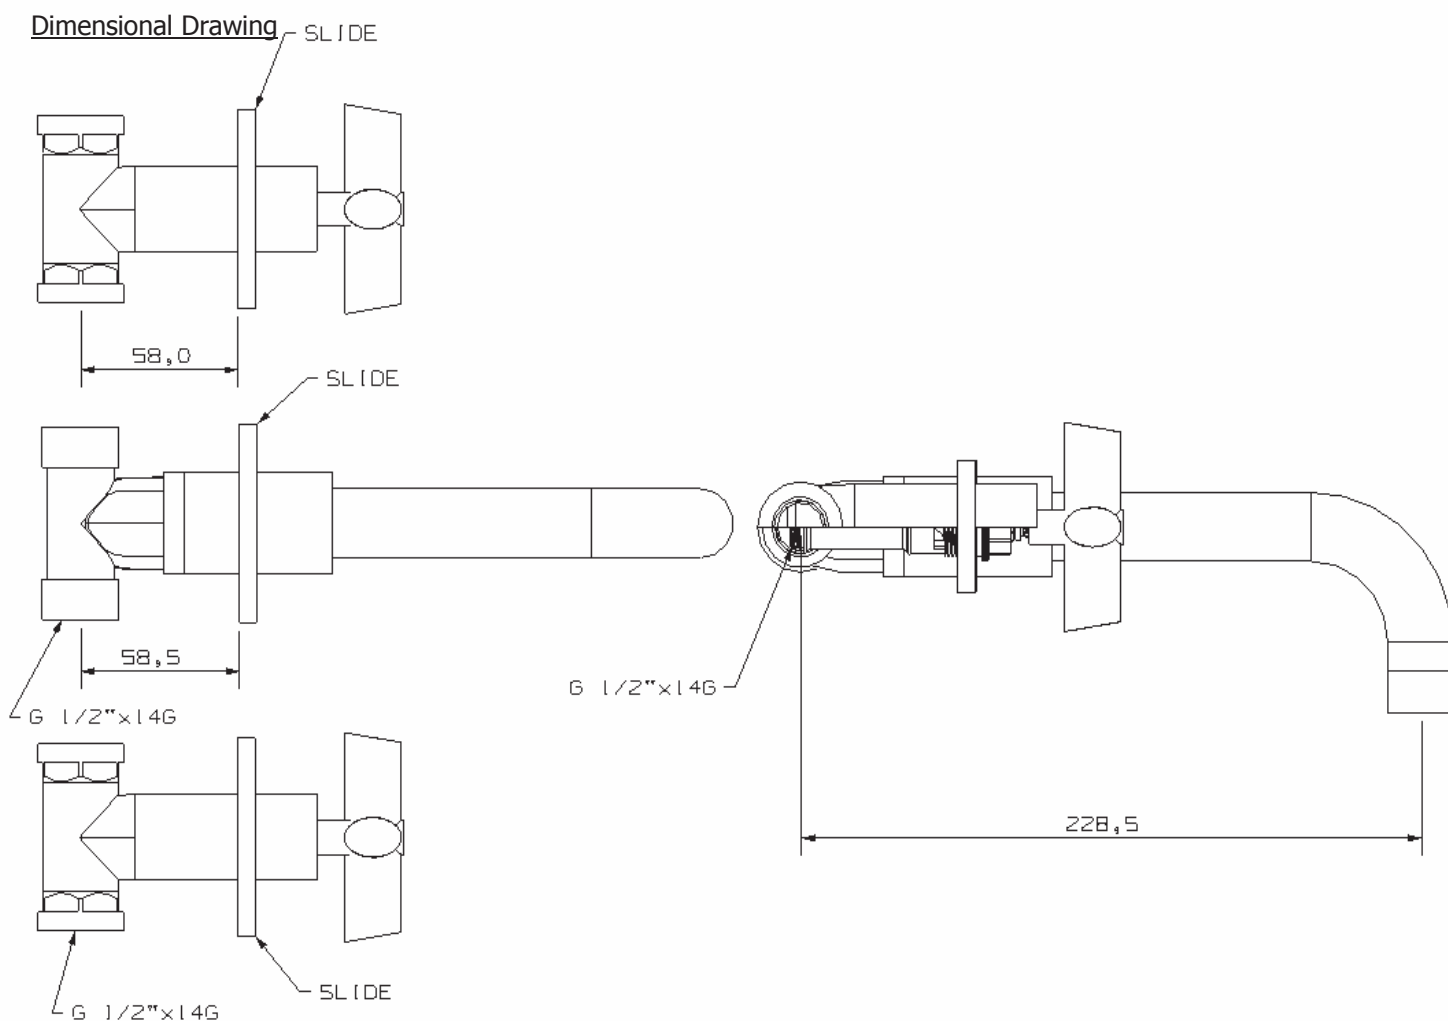

HIGHGROVE COLLECTION

Highgrove 3 hole wall mounted taps

Dimensional Drawing

Silverdale Ltd
Silverdale Road,
Newcastle Under Lyme,
Staffordshire,
ST5 6EH.
Telephone: 01782 717 175 Facsimile: 01782 717 166
Email: sales@silverdalebathrooms.co.uk
www.silverdalebathrooms.co.uk