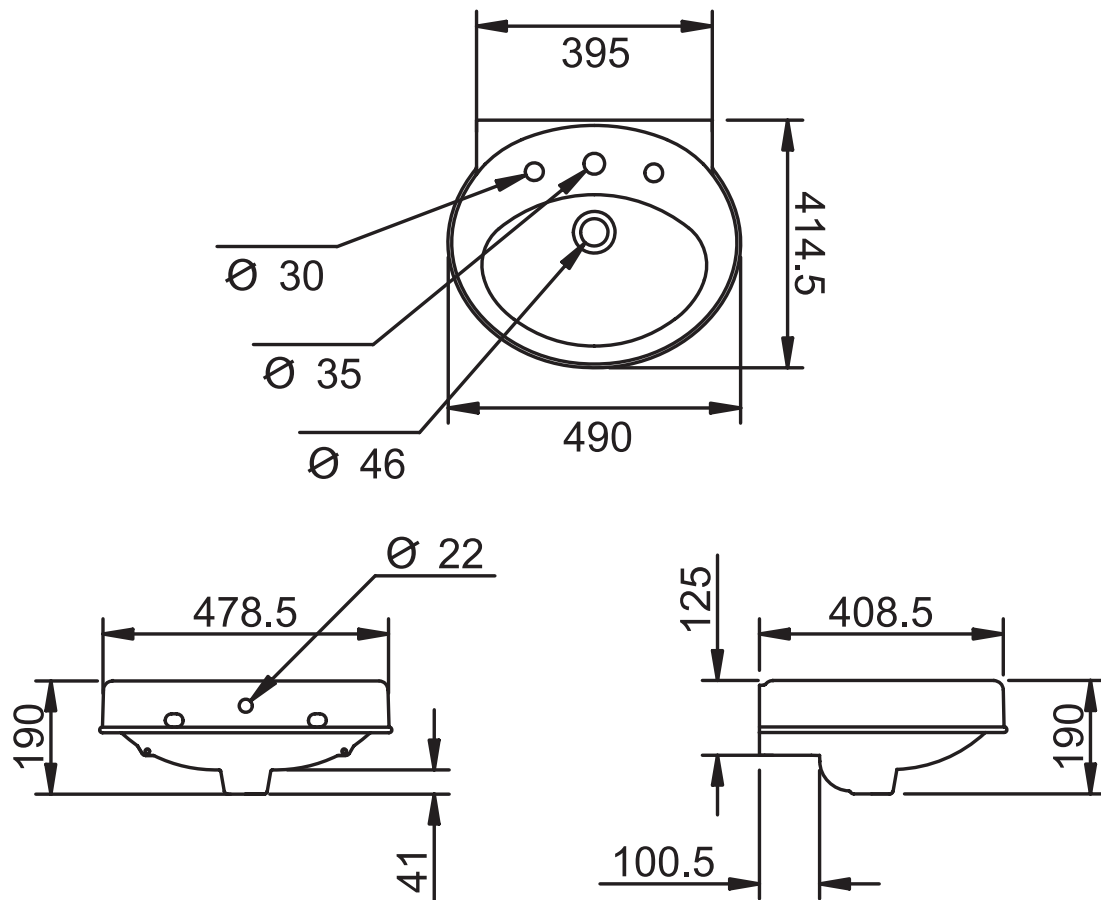

Highgrove 490mm Cloakroom Basin (0,1 or 3 Tap Holes)

Silverdale Bathrooms

Silverdale Road, Newcastle Under Lyme, Staffordshire, ST5 6EL.

Telephone: 01782 717175 Facsimile: 01782 717166

Email: sales@silverdalebathrooms.co.uk