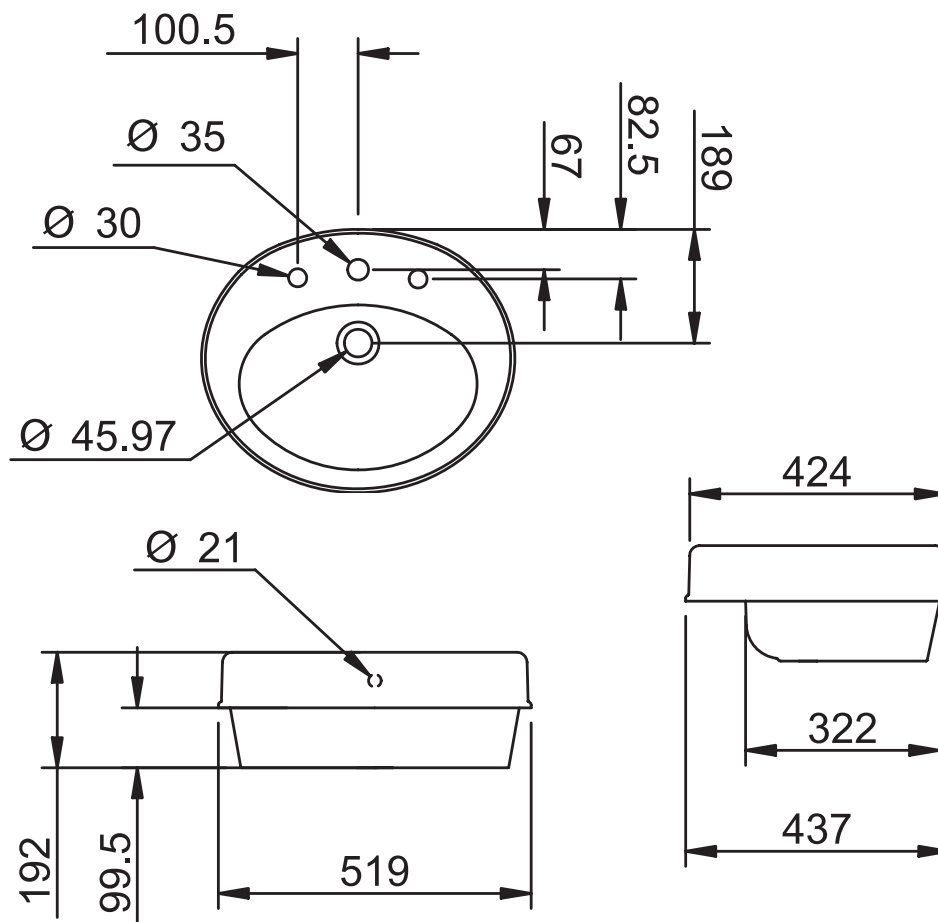

## Highgrove 520mm Vanity basin (1 or 3 Tap Hole)