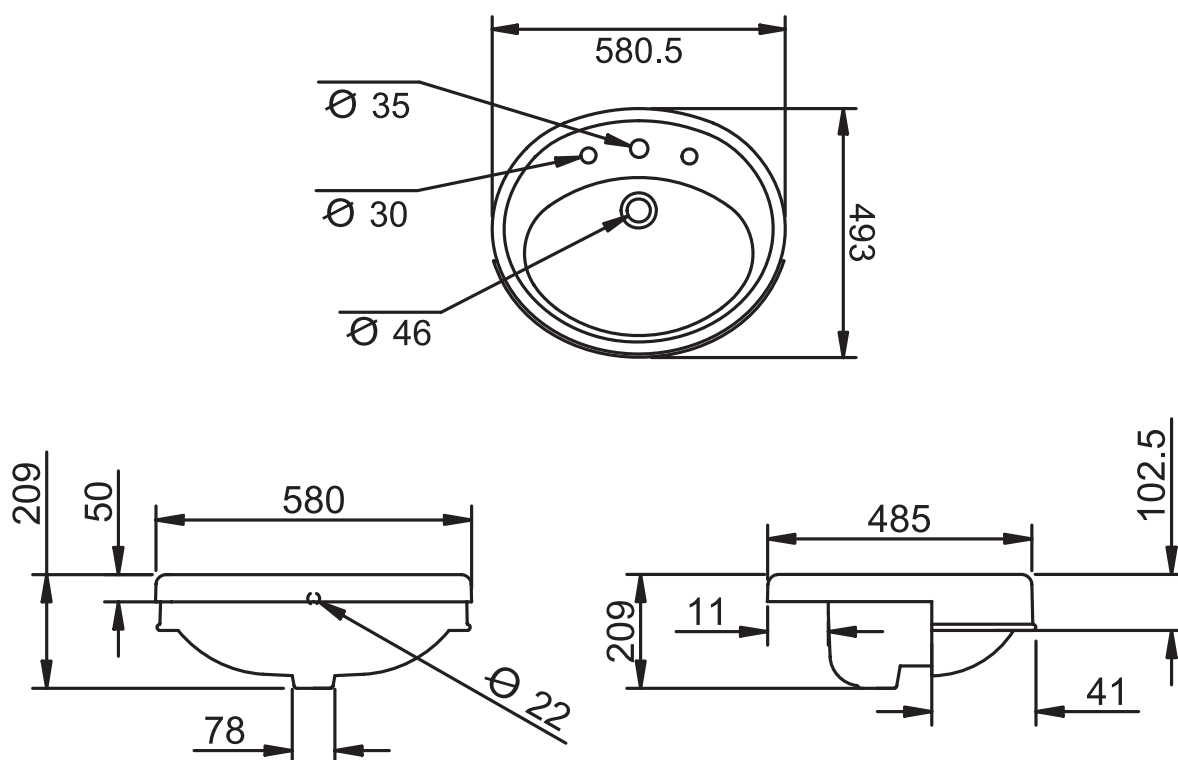

Highgrove 580mm Semi Countertop basin (1 or 3 Tap Hole)

Silverdale Bathrooms

Silverdale Road, Newcastle Under Lyme, Staffordshire, ST5 6EL.

Telephone: 01782 717175 Facsimile: 01782 717166

Email: sales@silverdalebathrooms.co.uk